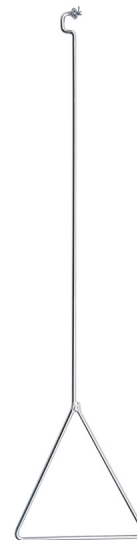

model **SP200**

Pull Rod 28"

FEATURES & BENEFITS

OPTIONS

To see all options for this model, visit www.hawesco.com

SPECIFICATIONS

Model SP200 is a 28" (71.1 cm) long stainless steel pull rod.

APPLICATIONS
