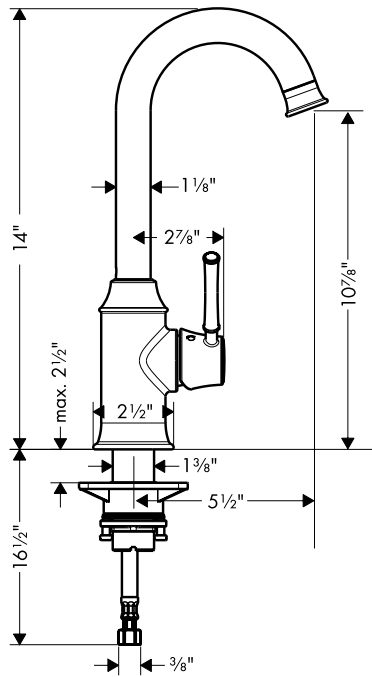

Product Features

- Single control operation
- Solid brass
- M2 ceramic cartridge
- Spout swivels 150°
- 1.5 gpm

Available Finishes

Chrome

04217000

Steel Optik

04217800

Rubbed Bronze

04217920

The measurements shown are for reference only.

Products and specifications shown are subject to change without notice.

Specification sheet revised 4/2010