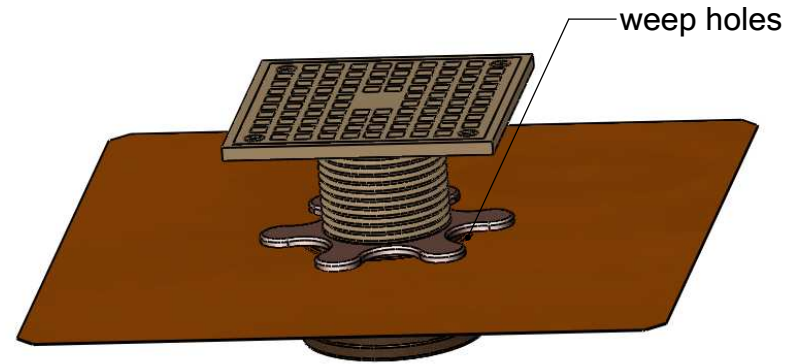

# TILE DECK DRAIN

ADJUSTABLE FROM 1" TO 3"

AVAILABLE WITH 4" BRONZE ROUND GRATE OR 5" NICKEL-BRONZE SQUARE GRATE

16 oz copper flashing attached to 3" bronze fitting

grate options:

available with 90° elbow

**THUNDERBIRD PRODUCTS**  
1148 North Marshall Ave.  
El Cajon, CA 92020  
Tel: (800) 658-2473  
Fax: (619) 448-9072