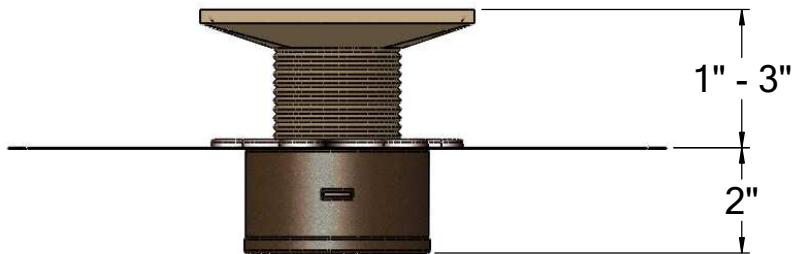

# TILE DECK DRAIN

ADJUSTABLE FROM 1" TO 3"

AVAILABLE WITH 4" BRONZE ROUND GRATE OR 5" NICKEL-BRONZE SQUARE GRATE

16 oz copper flashing attached to 3" bronze fitting

grate options:

available with 90° elbow

**THUNDERBIRD PRODUCTS**  
1148 North Marshall Ave.  
El Cajon, CA 92020  
Tel: (800) 658-2473  
Fax: (619) 448-9072