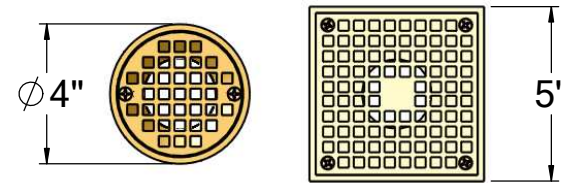

# TILE DECK DRAIN

ADJUSTABLE FROM 1" TO 3"

AVAILABLE WITH 4" BRONZE ROUND GRATE OR 5" NICKEL-BRONZE SQUARE GRATE

16 oz copper flashing attached to 3" bronze fitting

grate options:

available with 90° elbow

**THUNDERBIRD PRODUCTS**  
1148 North Marshall Ave.  
El Cajon, CA 92020  
Tel: (800) 658-2473  
Fax: (619) 448-9072