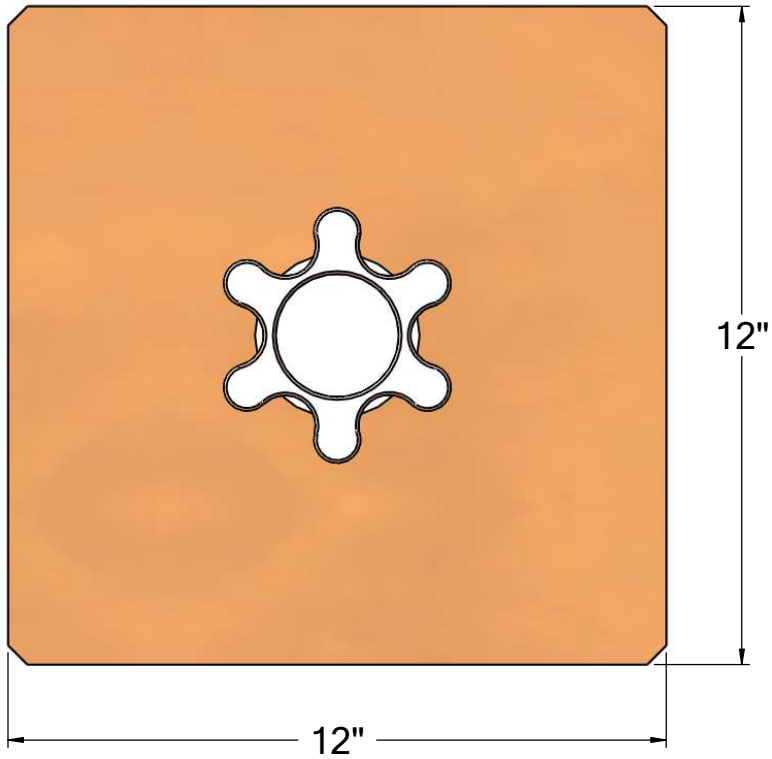

# TILE DECK DRAIN

ADJUSTABLE FROM 1" TO 3"

AVAILABLE WITH 4" BRONZE ROUND GRATE OR 5" NICKEL-BRONZE SQUARE GRATE

16 oz copper flashing attached to 3" bronze fitting

grate options:

available with 90° elbow

**THUNDERBIRD PRODUCTS**  
1148 North Marshall Ave.  
El Cajon, CA 92020  
Tel: (800) 658-2473  
Fax: (619) 448-9072