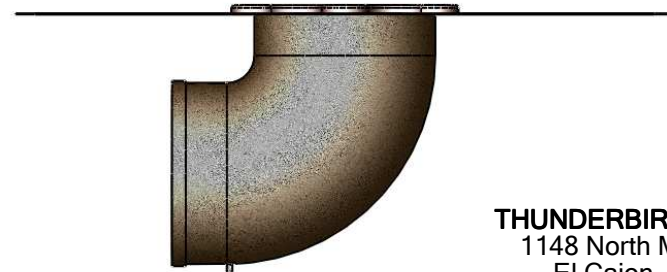

# TILE DECK DRAIN

ADJUSTABLE FROM 1" TO 3"

AVAILABLE WITH 4" BRONZE ROUND GRATE OR 5" NICKEL-BRONZE SQUARE GRATE

16 oz copper flashing attached to 3" bronze fitting

grate options:

available with 90° elbow

**THUNDERBIRD PRODUCTS**  
1148 North Marshall Ave.  
El Cajon, CA 92020  
Tel: (800) 658-2473  
Fax: (619) 448-9072