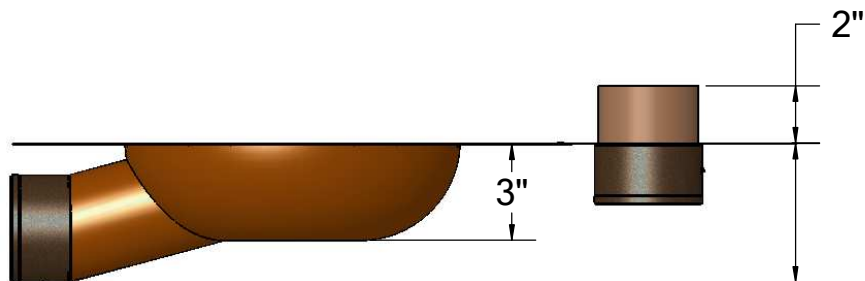

SIDE OUTLET ROOF DRAIN WITH OVERFLOW

AVAILABLE WITH OVERFLOW IN LINE WITH DRAIN (PLASTIC DRAIN REPLACEMENT) AND OTHER CUSTOM CONFIGURATIONS

20 oz seamless copper basin
attached to 2", 3", or 4" bronze fitting
(2" threaded also available)

3.50" (for 2" fitting)
4.63" (for 3" fitting)
5.25" (for 4" fitting)

THUNDERBIRD PRODUCTS
1148 North Marshall Ave.
El Cajon, CA 92020
Tel: (800) 658-2473
Fax: (619) 448-9072