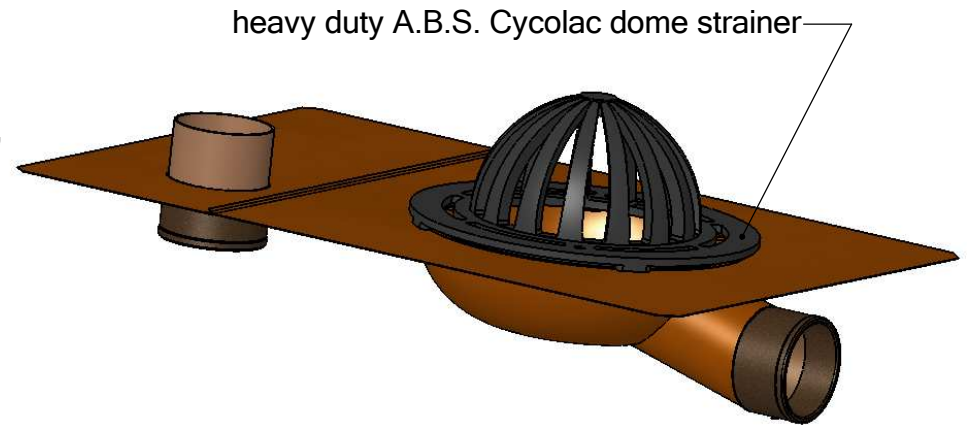

SIDE OUTLET ROOF DRAIN WITH OVERFLOW

AVAILABLE WITH OVERFLOW IN LINE WITH DRAIN (PLASTIC DRAIN REPLACEMENT) AND OTHER CUSTOM CONFIGURATIONS

20 oz seamless copper basin
attached to 2", 3", or 4" bronze fitting
(2" threaded also available)

3.50" (for 2" fitting)
4.63" (for 3" fitting)
5.25" (for 4" fitting)

THUNDERBIRD PRODUCTS
1148 North Marshall Ave.
El Cajon, CA 92020
Tel: (800) 658-2473
Fax: (619) 448-9072