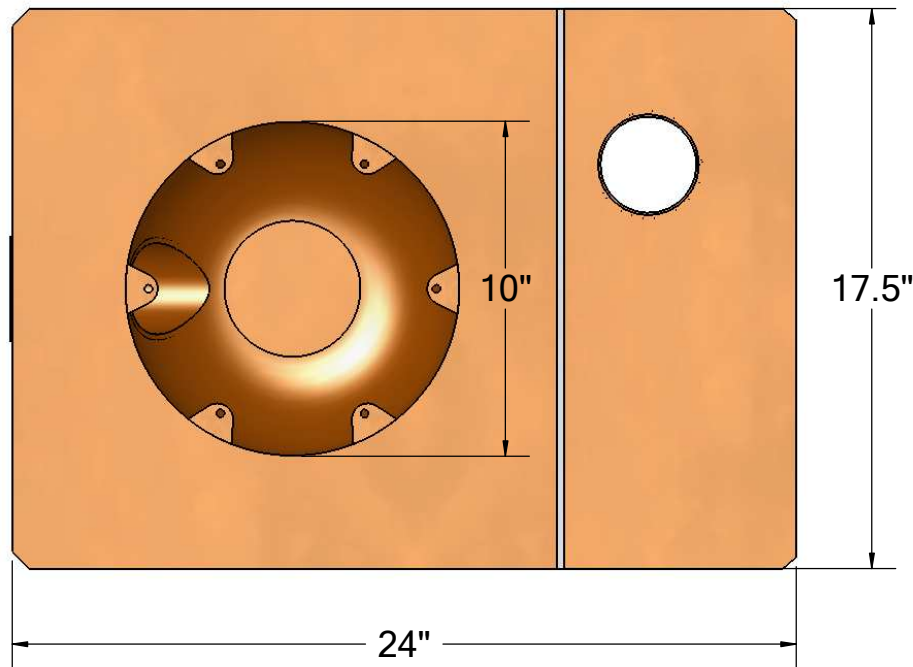

SIDE OUTLET ROOF DRAIN WITH OVERFLOW

AVAILABLE WITH OVERFLOW IN LINE WITH DRAIN (PLASTIC DRAIN REPLACEMENT) AND OTHER CUSTOM CONFIGURATIONS

20 oz seamless copper basin
attached to 2", 3", or 4" bronze fitting
(2" threaded also available)

3.50" (for 2" fitting)
4.63" (for 3" fitting)
5.25" (for 4" fitting)

THUNDERBIRD PRODUCTS
1148 North Marshall Ave.
El Cajon, CA 92020
Tel: (800) 658-2473
Fax: (619) 448-9072