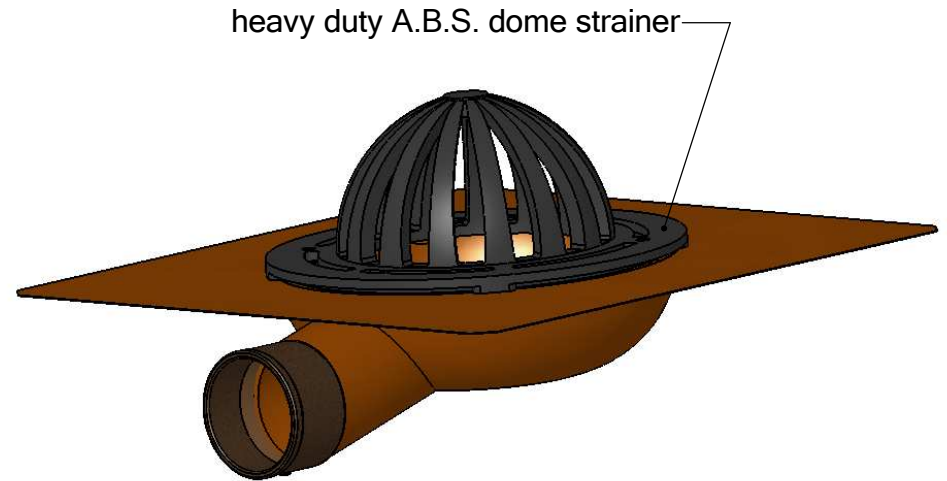

SIDE OUTLET ROOF DRAIN

RDHZ2NH, -2TA, -3NH, -4NH

20 oz seamless copper basin
attached to 2", 3" or 4" bronze fitting
(2" threaded fitting also available)

3.5" (for 2" fitting)
4.625" (for 3" fitting)
5.25" (for 4" fitting)