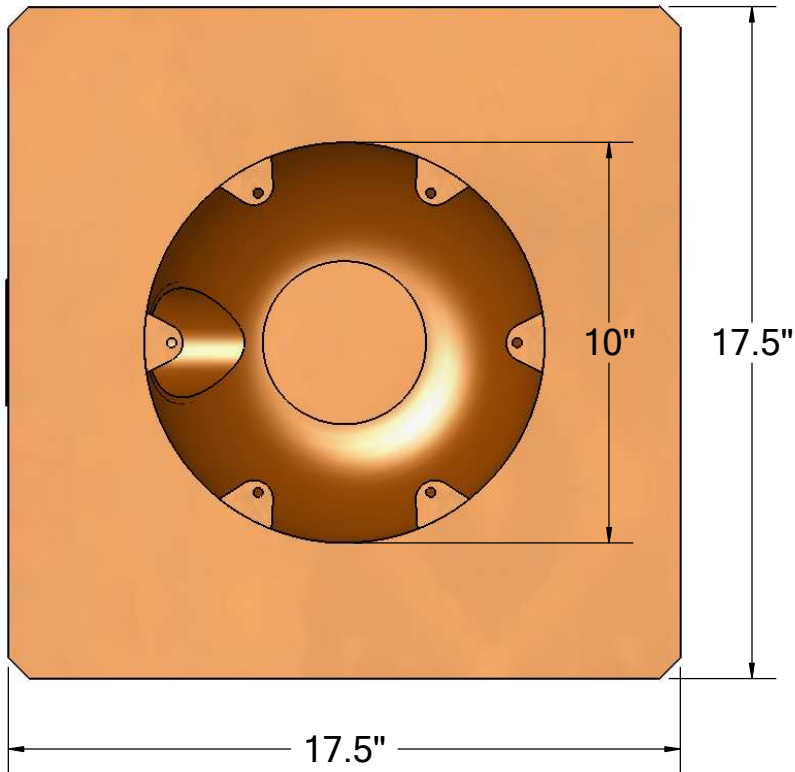

SIDE OUTLET ROOF DRAIN

RDHZ2NH, -2TA, -3NH, -4NH

20 oz seamless copper basin
attached to 2", 3" or 4" bronze fitting
(2" threaded fitting also available)

3.5" (for 2" fitting)
4.625" (for 3" fitting)
5.25" (for 4" fitting)