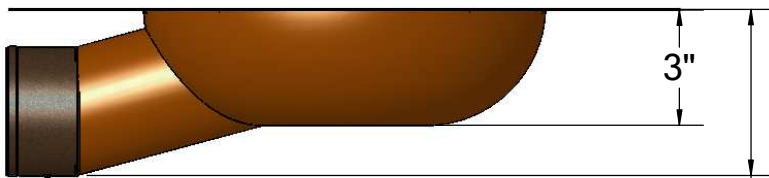

SIDE OUTLET ROOF DRAIN

RDHZ2NH, -2TA, -3NH, -4NH

20 oz seamless copper basin
attached to 2", 3" or 4" bronze fitting
(2" threaded fitting also available)

3.5" (for 2" fitting)
4.625" (for 3" fitting)
5.25" (for 4" fitting)