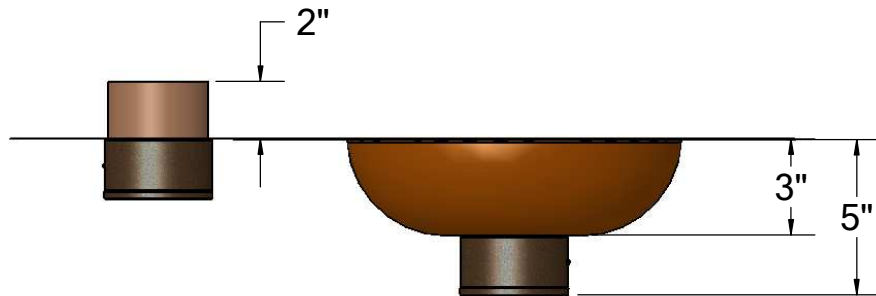

BOTTOM OUTLET ROOF DRAIN WITH OVERFLOW

AVAILABLE WITH OVERFLOW IN LINE WITH DRAIN (PLASTIC DRAIN REPLACEMENT) AND OTHER CUSTOM CONFIGURATIONS

20 oz seamless copper basin
attached to 2", 3", or 4" bronze fitting
(2" threaded fitting also available)