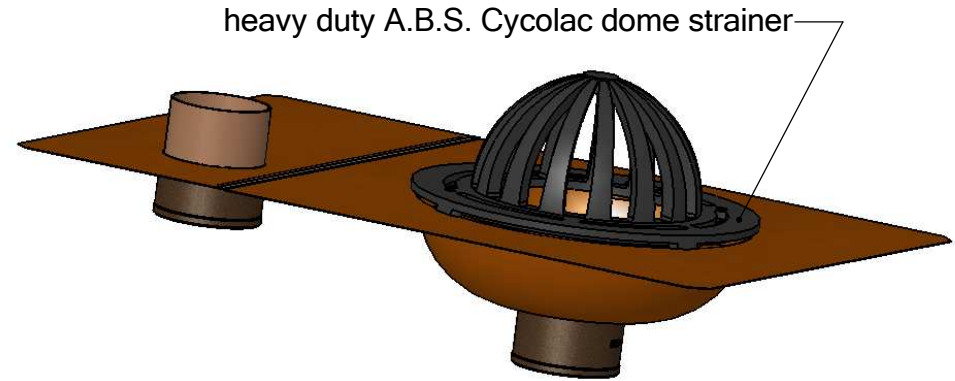

BOTTOM OUTLET ROOF DRAIN WITH OVERFLOW

AVAILABLE WITH OVERFLOW IN LINE WITH DRAIN (PLASTIC DRAIN REPLACEMENT) AND OTHER CUSTOM CONFIGURATIONS

20 oz seamless copper basin
attached to 2", 3", or 4" bronze fitting
(2" threaded fitting also available)