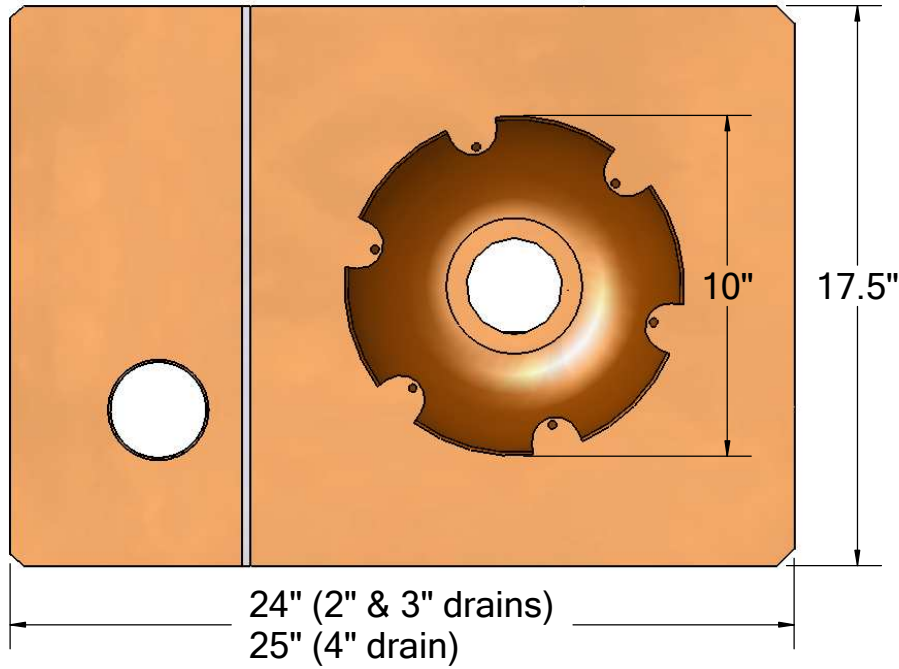

BOTTOM OUTLET ROOF DRAIN WITH OVERFLOW

AVAILABLE WITH OVERFLOW IN LINE WITH DRAIN (PLASTIC DRAIN REPLACEMENT) AND OTHER CUSTOM CONFIGURATIONS

20 oz seamless copper basin
attached to 2", 3", or 4" bronze fitting
(2" threaded fitting also available)