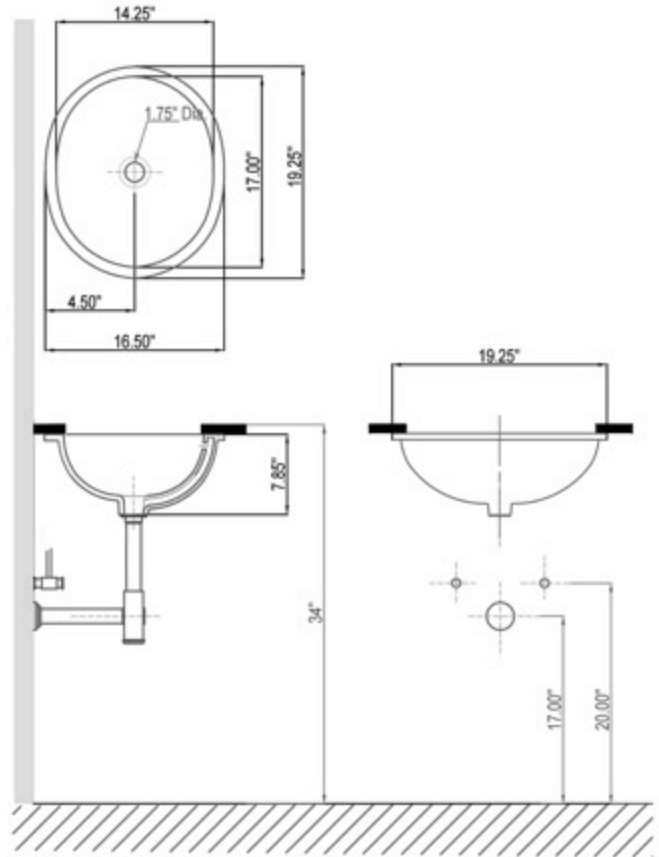

- Oval under-counter lavatory.
- Squared back allows closer faucet positioning.
- Available in White and Cashmere.
- All Western products are IAPMO tested and meet or exceed  standards.

For more information please contact us toll-free:

Model: **L169**
Under-counter Lavatory

Width: **19.25"**

Depth: **16.50"**

Shipping Weight: **14 lbs.**

Shipping Cube: **1.51 ft.**

IMPORTANT: These dimensions are nominal and vary within the range of tolerances established by ASME standard A112.19.2