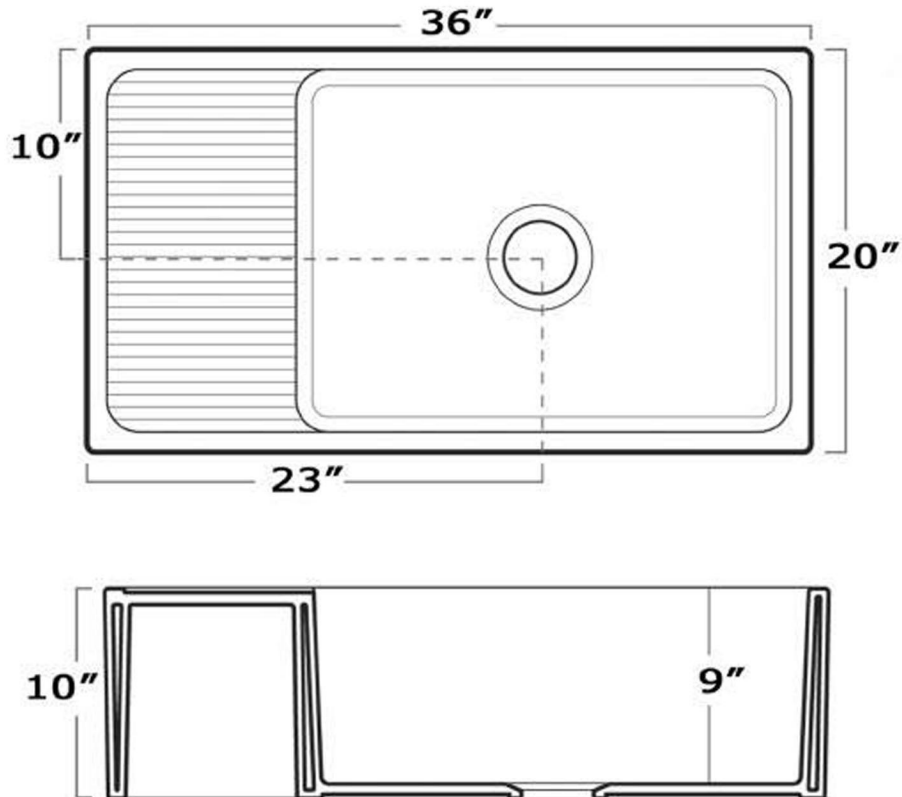

WHQD540

* Farmhaus Fireclay sinks may hae slight cvariations in size - We recommend that the sink be on site when cabinets are being ordered or manufactured.

LIVE WITH STYLE!