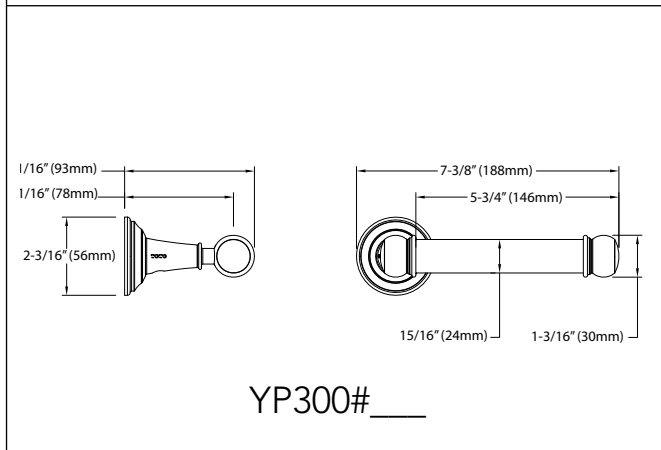

### MODELS

- YB30008 - Towel Bar 8"
- YB30018 - Towel Bar 18"
- YB30024 - Towel Bar 24"
- YB30030 - Towel Bar 30"
- YH300 - Robe Hook
- YP300 - Paper Holder

### PRODUCT SPECIFICATION

Product shall have a solid metal construction and include installation hardware. Product shall be TOTO Model Y\_300#\_\_\_\_\_.

### SPECIFICATIONS

- Warranty: Lifetime Limited Warranty (Residential Use)  
One Year (Commercial Use)
- Material: Metal

Product Number	Shipping Weight	Shipping Dimensions
YB30008	1.4 lbs.	13"L x 5-1/8"W x 2-3/4"H
YB30018	1.9 lbs.	23-1/16"L x 5-1/8"W x 2-3/4"H
YB30024	2.1 lbs.	28-3/8"L x 5-1/8"W x 2-3/4"H
YB30030	2.3 lbs.	35-1/16"L x 5-1/8"W x 2-3/4"H
YP300	1.5 lbs.	10-1/16"L x 5-1/8"W x 2-3/4"H
YH300	0.8 lbs.	6-11/16"L x 5-1/8"W x 2-3/4"H