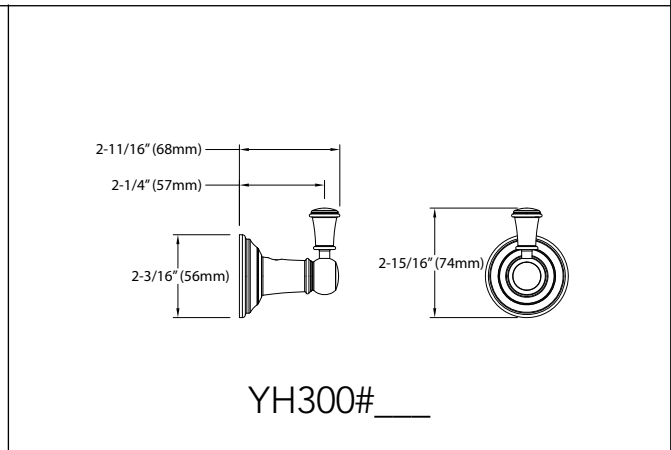

### PRODUCT SPECIFICATION

Product shall have a solid metal construction and include installation hardware. Product shall be TOTO Model Y\_300#\_\_\_\_\_.

### SPECIFICATIONS

- Warranty: Lifetime Limited Warranty (Residential Use)  
One Year (Commercial Use)
- Material: Metal

Product Number	Shipping Weight	Shipping Dimensions
YB30008	1.4 lbs.	13"L x 5-1/8"W x 2-3/4"H
YB30018	1.9 lbs.	23-1/16"L x 5-1/8"W x 2-3/4"H
YB30024	2.1 lbs.	28-3/8"L x 5-1/8"W x 2-3/4"H
YB30030	2.3 lbs.	35-1/16"L x 5-1/8"W x 2-3/4"H
YP300	1.5 lbs.	10-1/16"L x 5-1/8"W x 2-3/4"H
YH300	0.8 lbs.	6-11/16"L x 5-1/8"W x 2-3/4"H