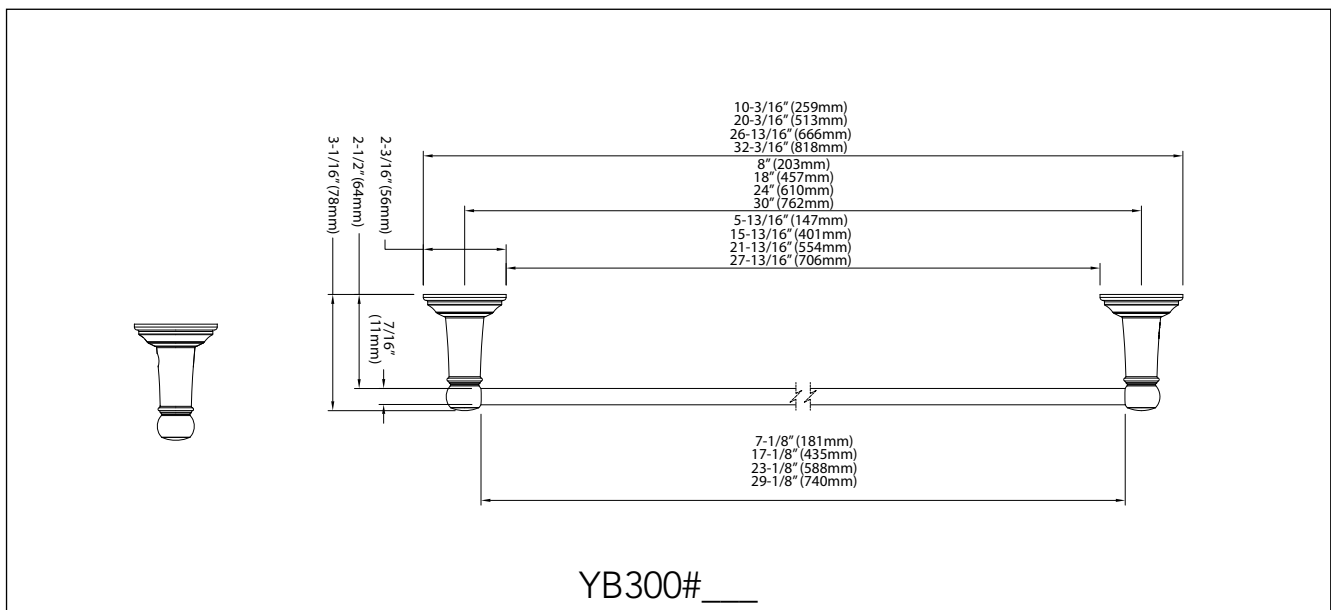

Y_300 Series

Traditional Collection Series A Accessories

SPECIFICATIONS

- Warranty: Lifetime Limited Warranty (Residential Use)
  One Year (Commercial Use)
- Material: Metal

Product Number	Shipping Weight	Shipping Dimensions
YB30008	1.4 lbs.	13"L x 5-1/8"W x 2-3/4"H
YB30018	1.9 lbs.	23-1/16"L x 5-1/8"W x 2-3/4"H
YB30024	2.1 lbs.	28-3/8"L x 5-1/8"W x 2-3/4"H
YB30030	2.3 lbs.	35-1/16"L x 5-1/8"W x 2-3/4"H
YP300	1.5 lbs.	10-1/16"L x 5-1/8"W x 2-3/4"H
YH300	0.8 lbs.	6-11/16"L x 5-1/8"W x 2-3/4"H

TOTO

These dimensions and specifications are subject to change without notice