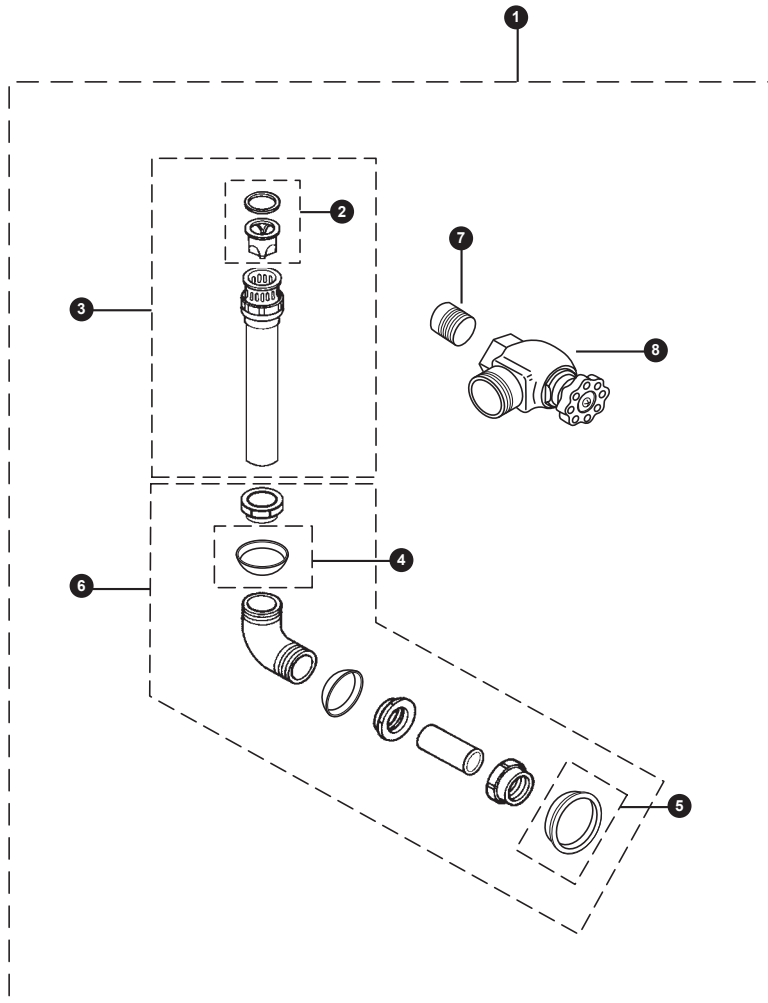

Vacuum Breaker & Angle Stop Set  
for Toilet w/Concealed, Back Spud  
1-1/2" Outlet

**Vacuum Breaker & Angle Stop Set  
for Toilet w/Concealed, Back Spud  
1-1/2" Outlet**

No. Part Number	Description	Qty	No. Part Number	Description	Qty
1	VB1331 #RB	Concealed - Back Spud (1-1/2" Outlet)	1		
2	92013MZ	Vacuum Breaker Repair Kit	1		
3	THP3287 #RB	Tube Assembly (1-1/2" x 13")	1		
4	THU3011	1-1/2" Tubular Washers	5		
5	THU3012	1-1/2" Flanged Washers	5		
6	TH559EDV176	Outlet Tube - Back Spud - Wall Mount Bowl	1		
7	SJ3	Solder Adapter 1"	1		
8	10077T5	Angle Stop (1") Toilet - Rough Brass	1		

**Model Explanation**

- V - Vacuum
- B - Breaker
- 13 -
- R -
- B -
- 3 - 1-1/2" Outlet
- 1 - Back Spud