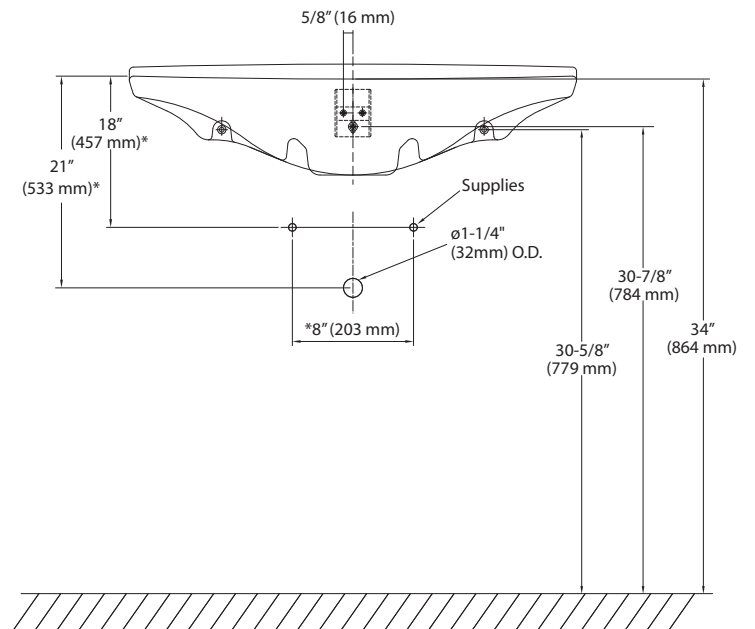

### PRODUCT SPECIFICATION

The lavatory shall have SanaGloss glazing and be 29-1/2" width and 11-13/16" depth. The lavatory shall be made of vitreous china. Lavatory shall be TOTO Model LT650G.

### SPECIFICATIONS

- Waste 1-1/4" O.D.
- Size 29-1/2"W x 11-13/16"D
- Basin 13"W x 9-3/8"D
- Warranty One Year Limited Warranty
- Material Vitreous china
- Shipping Weight LT650G  
27.5 lbs.
- Shipping Dimensions LT650G  
30-3/8"W x 8-1/8"D x  
13-1/4"H