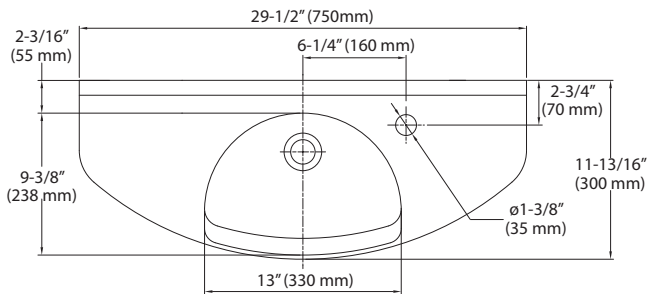

### PRODUCT SPECIFICATION

The lavatory shall have SanaGloss glazing and be 29-1/2" width and 11-13/16" depth. The lavatory shall be made of vitreous china. Lavatory shall be TOTO Model LT650G.

### SPECIFICATIONS

- Waste 1-1/4" O.D.
- Size 29-1/2"W x 11-13/16"D
- Basin 13"W x 9-3/8"D
- Warranty One Year Limited Warranty
- Material Vitreous china
- Shipping Weight LT650G  
27.5 lbs.
- Shipping Dimensions LT650G  
30-3/8"W x 8-1/8"D x  
13-1/4"H