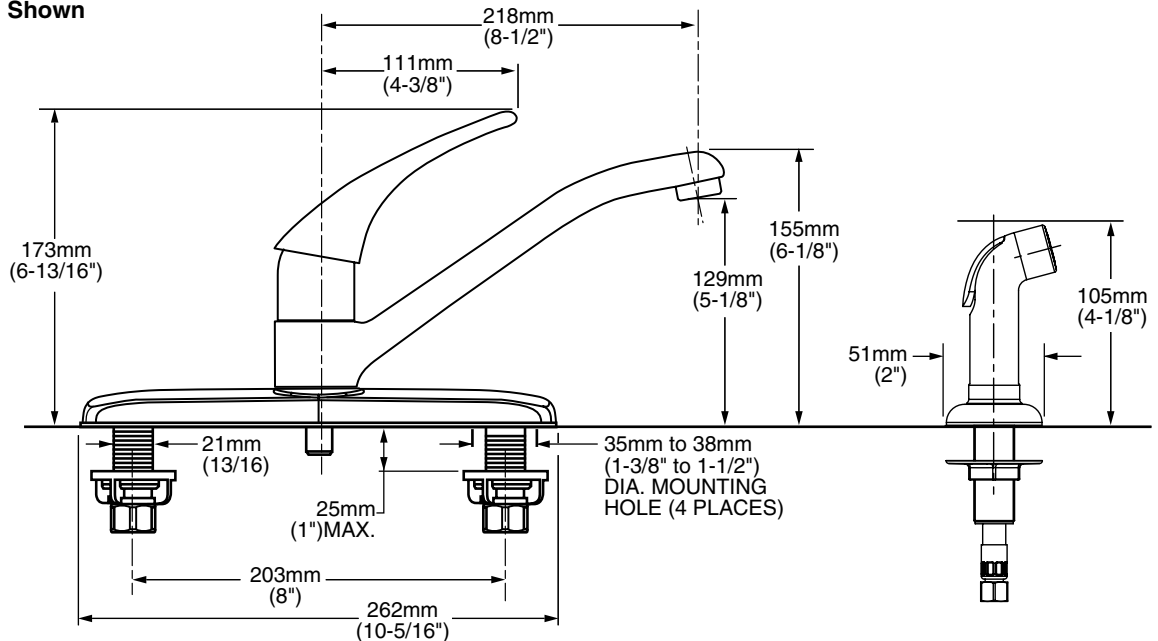

4175.501 Shown

GENERAL DESCRIPTION:

Cast Brass 8-1/2" (218mm) long swivel spout. Metal lever handle. Washerless 40mm ceramic disc valve cartridge. Cast brass waterway with 1/2" male inlet shanks. Metal escutcheon plate (escutcheon size 10-5/16"L x 2-3/8"W). 2.2gpm/8.3L/min. maximum flow rate.

Low Lead: Meets NSF Standard 61/Section 9 & Prop 65 lead requirements.

Memory Position Valving: Allows user to turn valve on and off at preferred temperature setting without readjusting handle position each time.

Large "Comfort Zone": Allows easy fine tuning of temperature.

Simple Installation: Fast and easy one person installation. Faucet drops in from top. Quick spin nuts secure faucet in place.

SUGGESTED SPECIFICATION:

Single control kitchen faucet shall feature cast brass waterway. Shall also feature washerless 40mm ceramic disc valve cartridge. Cast brass swivel spout. Fitting shall be American Standard Model # 4175.