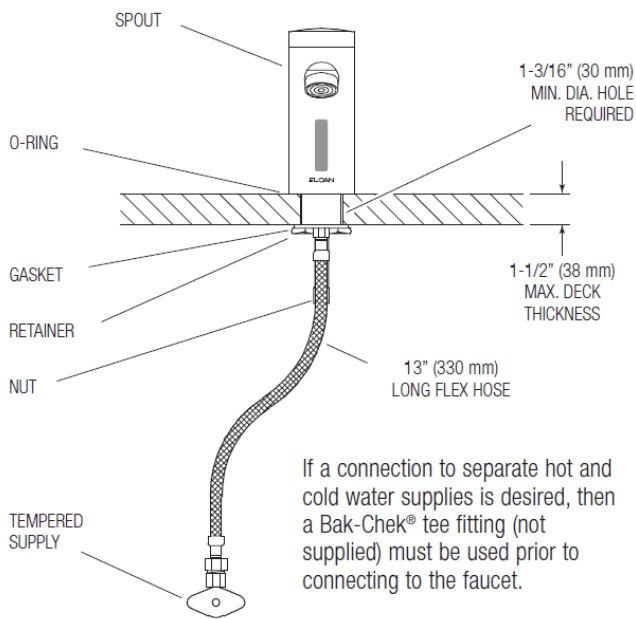

EAF-275
Faucet with Single Line Water Supply