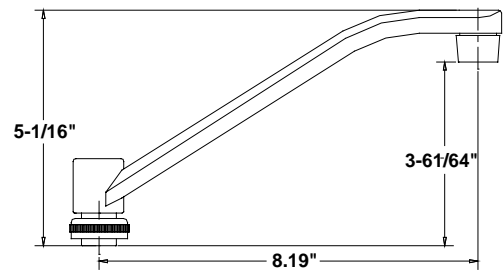

SU-365-CA

8" Brass Swivel "D" Spout
with aerator

(Also available with Hose End **SU-365-CH**)

Available on series:

Wallmounts - 0047, 0048

Bar/Pantry - 0084, 0085, 0094, 0280

Topmounts - 0122, 0123, 0127, 0128, 0148, 0149

Conceal Ledge Faucet - 0072, 0073

Widespread Faucet - 1172, 1173