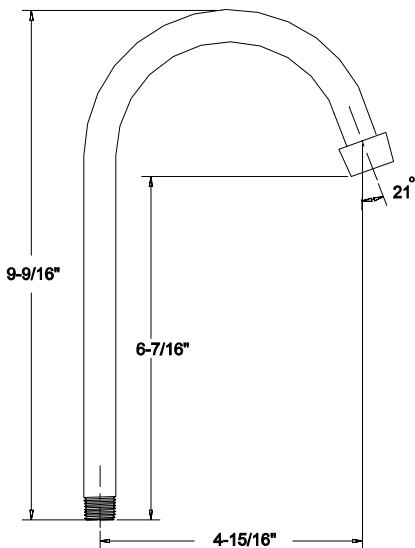

SU-157-JA

4-15/16" Rigid
Gooseneck Spout
with Aerator

Available on series:
Bar Faucet - 0284