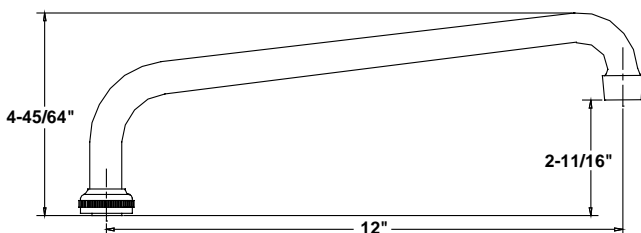

Available on series:

Ledge/Wallmounts - 0045, 0046, 0047, 0048

Bar/Pantry - 0084, 0085, 0094,

Topmounts - 0122, 0123

Conceal Ledge Faucet - 0072, 0073

Widespread Faucet - 1172, 1173

SU-363-LA

12" Swivel Tube Spout
with Aerator