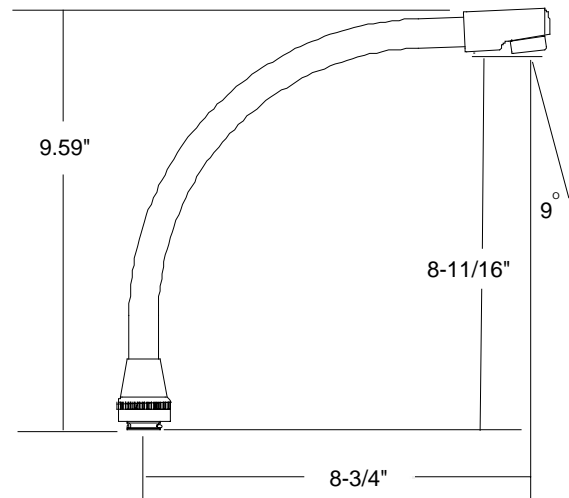

Widespread Faucet - 1172, 1173

SU-357-JSA

6-3/8" Swivel Tri-Arc Brass
Gooseneck Spout
with Aerator

Available on series:

Widespread Faucet - 0122, 0123

SU-357-WSA

8-3/4" Swivel Gooseneck Spout with Aerator

Available on series: