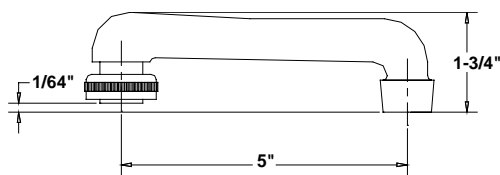

SU-2923-A

5" Cast Brass Swivel Spout
with Aerator

(Also available with Hose End **SU-2923-H**)

Available on series:

Wallmounts - 0047, 0048

Bar/Pantry - 0084, 0085, 0094, 0280