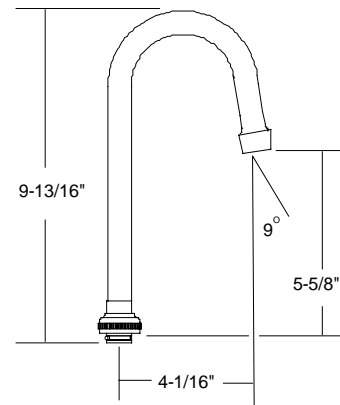

SU-157-GSA

4-1/16" Swivel Gooseneck Spout with Aerator
(Also available with Hose End **SU-157-GSH**)

Available on series:

Ledge/Wallmounts - 0045, 0047

Bar/Pantry - 0084, 0094, 0280, 0287

Topmounts - 0122, 0123

Conceal Ledge Faucet - 0072, 0073

Widespread Faucet - 1172, 1173

Electronic Faucet - 0301, 0321