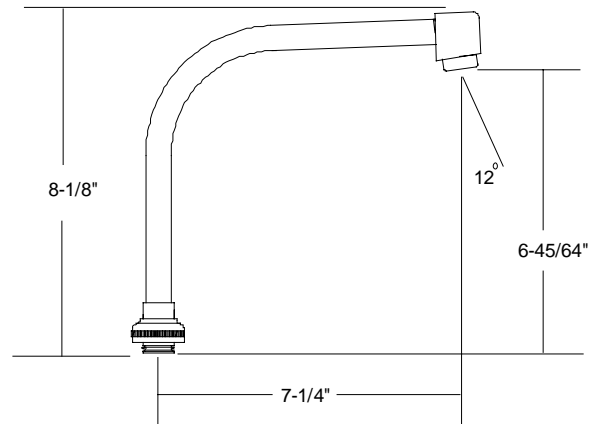

Phone: (216) 883-0220 Fax: (216) 883-0875

www.CentralBrass.com

SPOUT REFERENCE DRAWINGS & GUIDE

SU-257-JSA

6-3/8" Swivel Tri-Arc Brass
Gooseneck Spout
with Aerator

Available on series:

Widespread Faucet - 1172, 1173