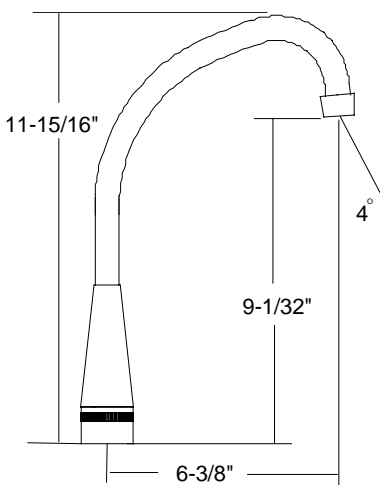

SU-357-JSA

6-3/8" Swivel Tri-Arc Brass
Gooseneck Spout
with Aerator

Available on series:

Widespread Faucet - 0122, 0123