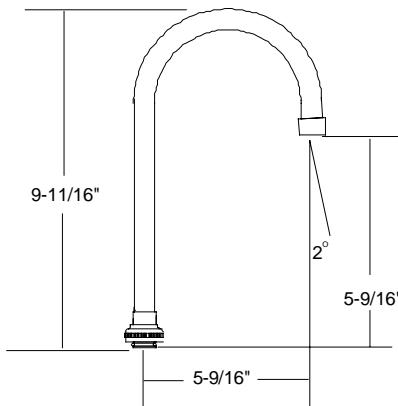

SU-157-KRA

5-9/16" Rigid Gooseneck Spout with Aerator
(Also available with Hose End **SU-157-KRH**)

Available on series:

Ledge/Wallmounts - 0045, 0047

Bar/Pantry - 0084, 0094

Topmounts - 0122, 0123

Conceal Ledge Faucet - 0072, 0073

Widespread Faucet - 1172, 1173

Electronic Faucet - 0300, 0310, 0320