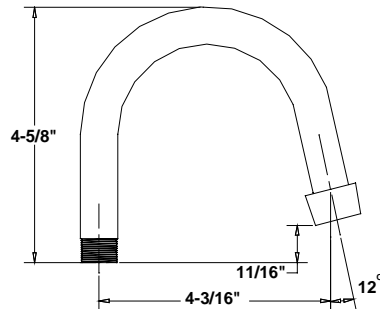

SU-157-DA

4-3/16" Rigid Brass Spout
with Aerator

Available on series:
Bar Faucet - 0281