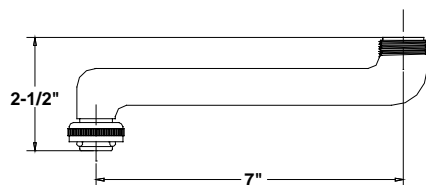

SU-2775-R-02

7" Cast Brass Spout Extension
Polished Chrome

Available to be used with Spouts:

SU-363-JA, SU-363-JH, SU-363-LA, SU-363-LH,

SU-363-MA, SU-363-MH, SU-363-RA, SU-363-RH,

SU-1974-A, SU-1974-H, SU-2923-A, SU-2923-H,

SU-2924-A, SU-2924-H-02, SU-2929-H-04

Available for use with any spout using a spout nut