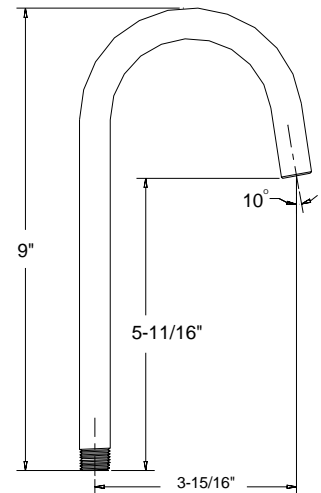

Phone: (216)883-0220 Fax: (216)883-0875

www.CentralBrass.com

SPOUT REFERENCE DRAWINGS & GUIDE

SU-257-TSA

6-3/8" Swivel Tri-Arc
Gooseneck Spout
with Aerator

Available on series with villager handles:

Topmounts - 0122, 0123

Conceal Ledge Faucet - 0072, 0073,

Widespread Faucet - 1172, 1173

SU-157-DA

4-3/16" Rigid Brass Spout
with Aerator

Available on series:
Bar Faucet - 0281

SU-157-G

3-15/16" Rigid
Gooseneck Spout
with Streamformer