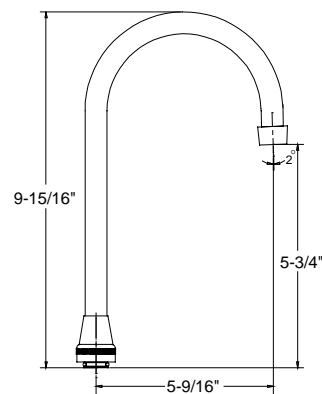

SU-157-KSA

5-9/16" Swivel Gooseneck Spout with Aerator
(Also available with Hose End **SU-157-KSH**)

Available on series:

Ledge/Wallmounts - 0045, 0047

Bar/Pantry - 0084, 0094, 0285

Topmounts - 0122, 0123

Conceal Ledge Faucet - 0072, 0073

Widespread Faucet - 1172, 1173

Electronic Faucet - 0300, 0310, 0320