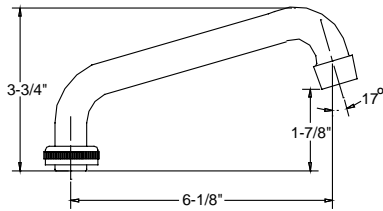

Central Brass®

The Easy Choice

2950 East 55th St. Cleveland, Ohio 44127

Phone: (216) 883-0220 Fax: (216) 883-0875

www.CentralBrass.com

SPOUT REFERENCE DRAWINGS & GUIDE

SU-2924-A

6" Swivel Tube Spout
with Aerator