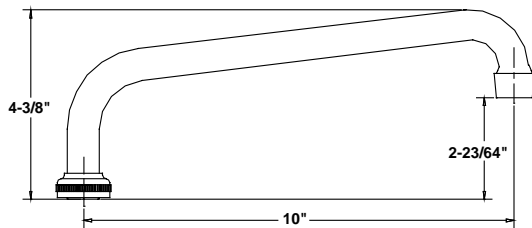

SU-363-JA

10" Swivel Tube Spout
with Aerator

(Also available with Hose End **SU-363-JH**)

Available on series:

Ledge/Wallmounts - 0045, 0046, 0047, 0048

Bar/Pantry - 0084, 0085, 0094,

Topmounts - 0120, 0121, 0125, 0126, 0146, 0147