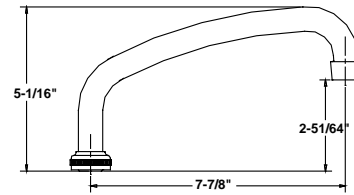

SU-363-RA

8" Swivel Tube Spout
with Aerator

(Also available with Hose End **SU-363-RH**)

Available on series:

Ledge/Wallmounts - 0045, 0046, 0047, 0048

Bar/Pantry - 0084, 0085, 0094,

Topmounts - 0120, 0121, 0125, 0126, 0146, 0147