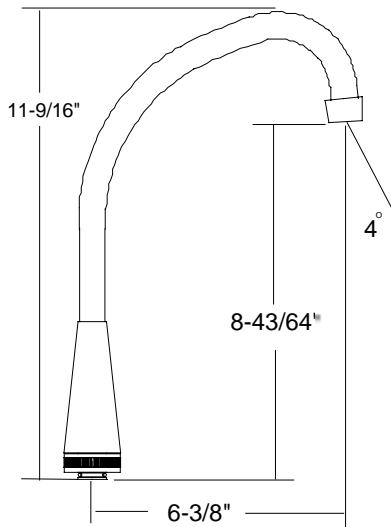

Bar/Pantry - 0084, 0094, 0285

Topmounts - 0122, 0123

Conceal Ledge Faucet - 0072, 0073

Widespread Faucet - 1172, 1173

Electronic Faucet - 0300, 0310, 0320

Central Brass®

The Easy Choice

2950 East 55th St. Cleveland, Ohio 44127

Phone: (216) 883-0220 Fax: (216) 883-0875

www.CentralBrass.com

SPOUT REFERENCE DRAWINGS & GUIDE

SU-257-JSA

6-3/8" Swivel Tri-Arc Brass
Gooseneck Spout
with Aerator

Available on series:

Widespread Faucet - 1172, 1173