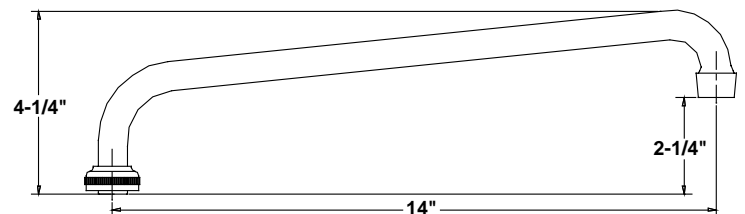

SU-363-MA

14" Swivel Tube Spout
with Aerator

(Also available with Hose End **SU-363-MH**)

Available on series:

Ledge/Wallmounts - 0045, 0046, 0047, 0048

Bar/Pantry - 0084, 0085, 0094, 0280

Topmounts - 0120, 0121, 0125, 0126, 0146, 0147