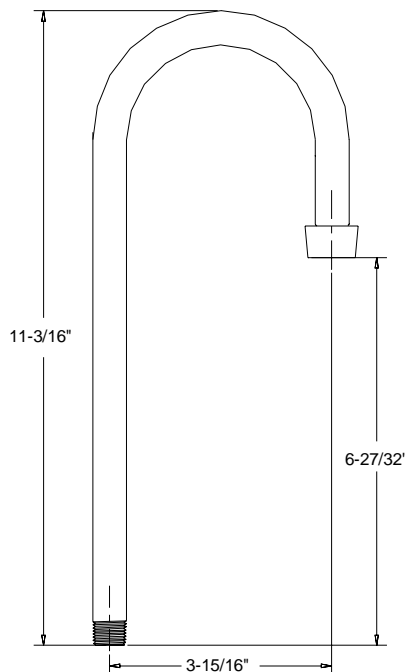

SU-157-GLA

3-15/16" Rigid
Gooseneck Spout
with Aerator

Available on series:
Bar Faucet - 0289