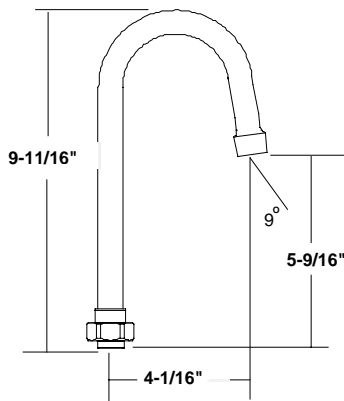

Central Brass®

The Easy Choice

2950 East 55th St. Cleveland, Ohio 44127

Phone: (216) 883-0220 Fax: (216) 883-0875

www.CentralBrass.com

SPOUT REFERENCE DRAWINGS & GUIDE

SU-157-GRA

4-1/16" Rigid Gooseneck Spout with Aerator
(Also available with Hose End **SU-157-GRH**)

Available on series:

Ledge/Wallmounts - 0045, 0047

Bar/Pantry - 0084, 0085, 0094, 0280

Topmounts - 0122, 0123

Conceal Ledge Faucet - 0072, 0073

Widespread Faucet - 1172, 1173

Electronic Faucet - 0301, 0321