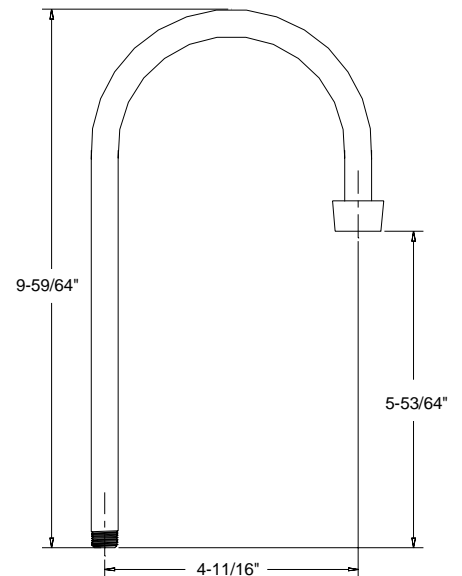

Conceal Ledge Faucet - 0072, 0073,

Widespread Faucet - 1172, 1173

SU-157-DA

4-3/16" Rigid Brass Spout
with Aerator

Available on series:
Bar Faucet - 0281

SU-157-G

3-15/16" Rigid
Gooseneck Spout
with Streamformer

Available on series:
Bath Faucet - 0209

SU-157-JA

4-15/16" Rigid
Gooseneck Spout
with Aerator

Available on series:
Bar Faucet - 0284

SU-157-GLA

3-15/16" Rigid
Gooseneck Spout
with Aerator

Available on series:
Bar Faucet - 0289

SU-157-HA

4-11/16" Rigid
Gooseneck Spout
with Aerator

Available on series:
Bar Faucet - 0286