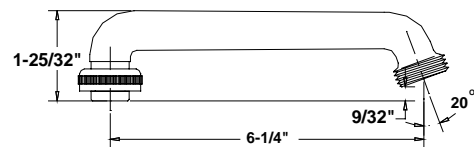

Conceal Ledge Faucet - 0072, 0073

Widespread Faucet - 1172, 1173

SU-2923-A

5" Cast Brass Swivel Spout
with Aerator

(Also available with Hose End **SU-2923-H**)

Available on series:

Wallmounts - 0047, 0048

Bar/Pantry - 0084, 0085, 0094, 0280