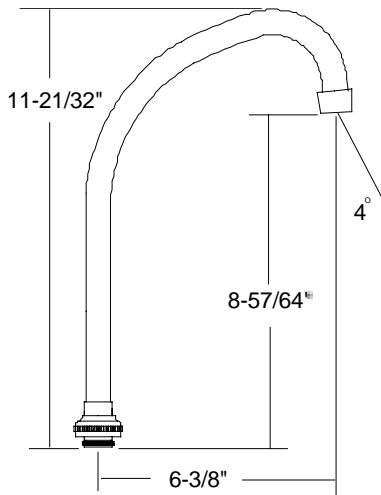

Wallmounts - 0047

Bar/Pantry - 0084, 0094

Topmounts - 0122, 0123

Conceal Ledge Faucet - 0072, 0073

Widespread Faucet - 1172, 1173

Central Brass®

The Easy Choice

2950 East 55th St. Cleveland, Ohio 44127

Phone: (216)883-0220 Fax: (216)883-0875

www.CentralBrass.com

SPOUT REFERENCE DRAWINGS & GUIDE

SU-257-TSA

6-3/8" Swivel Tri-Arc
Gooseneck Spout
with Aerator

Available on series with villager handles:

Topmounts - 0122, 0123