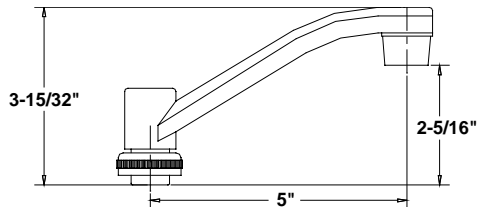

The Easy Choice

2950 East 55th St. Cleveland, Ohio 44127

Phone: (216) 883-0220 Fax: (216) 883-0875

www.CentralBrass.com

SPOUT REFERENCE DRAWINGS & GUIDE

SU-364-A

5" Brass Swivel D-Spout
with Aerator

Available on series: