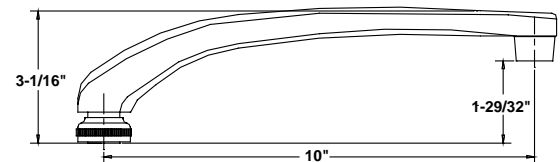

SU-1974-A

10" Cast Brass Swivel Spout
with aerator

(Also available with Hose End **SU-1974-H**)

Available on series:

Ledge/Wallmounts - 0045, 0046, 0047, 0048

Bar/Pantry - 0084, 0085, 0094,

Topmounts - 0122, 0123

Conceal Ledge Faucet - 0072, 0073

Widespread Faucet - 1172, 1173