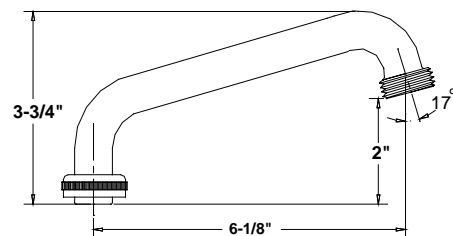

SU-2924-H-01

6" Swivel Tube Spout
with Hose End

Available on series:

Laundry Faucet - 0465, 0466, 0468, 0469, 0470