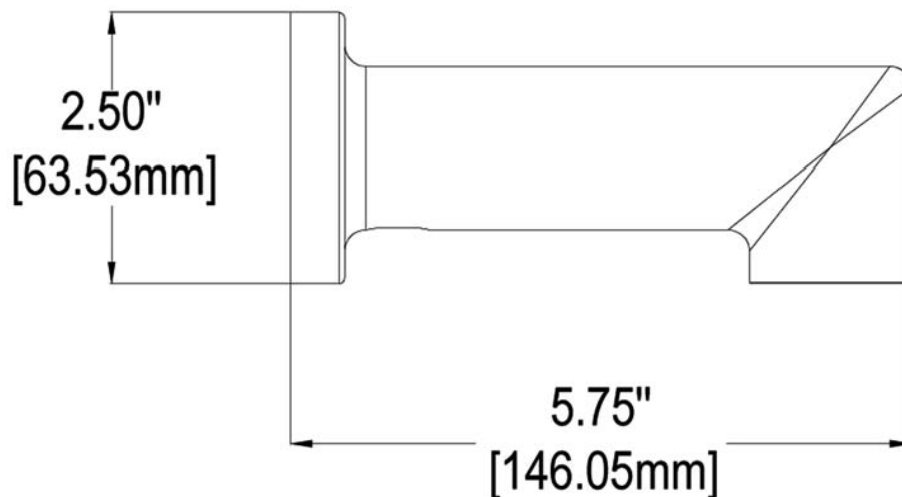

NOTE: 1. All dimensions are in inches (millimeters) unless otherwise specified and are subject to change without notice.

THIS SPACE FOR ARCHITECT/ENGINEER APPROVAL.

SPEAKMAN®

400 ANCHOR MILL ROAD | NEW CASTLE, DE 19720
P: 800-537-2107 | F: 800-977-2747
WWW.SPEAKMANCOMPANY.COM

REVISION DATE: SEPT. 2011