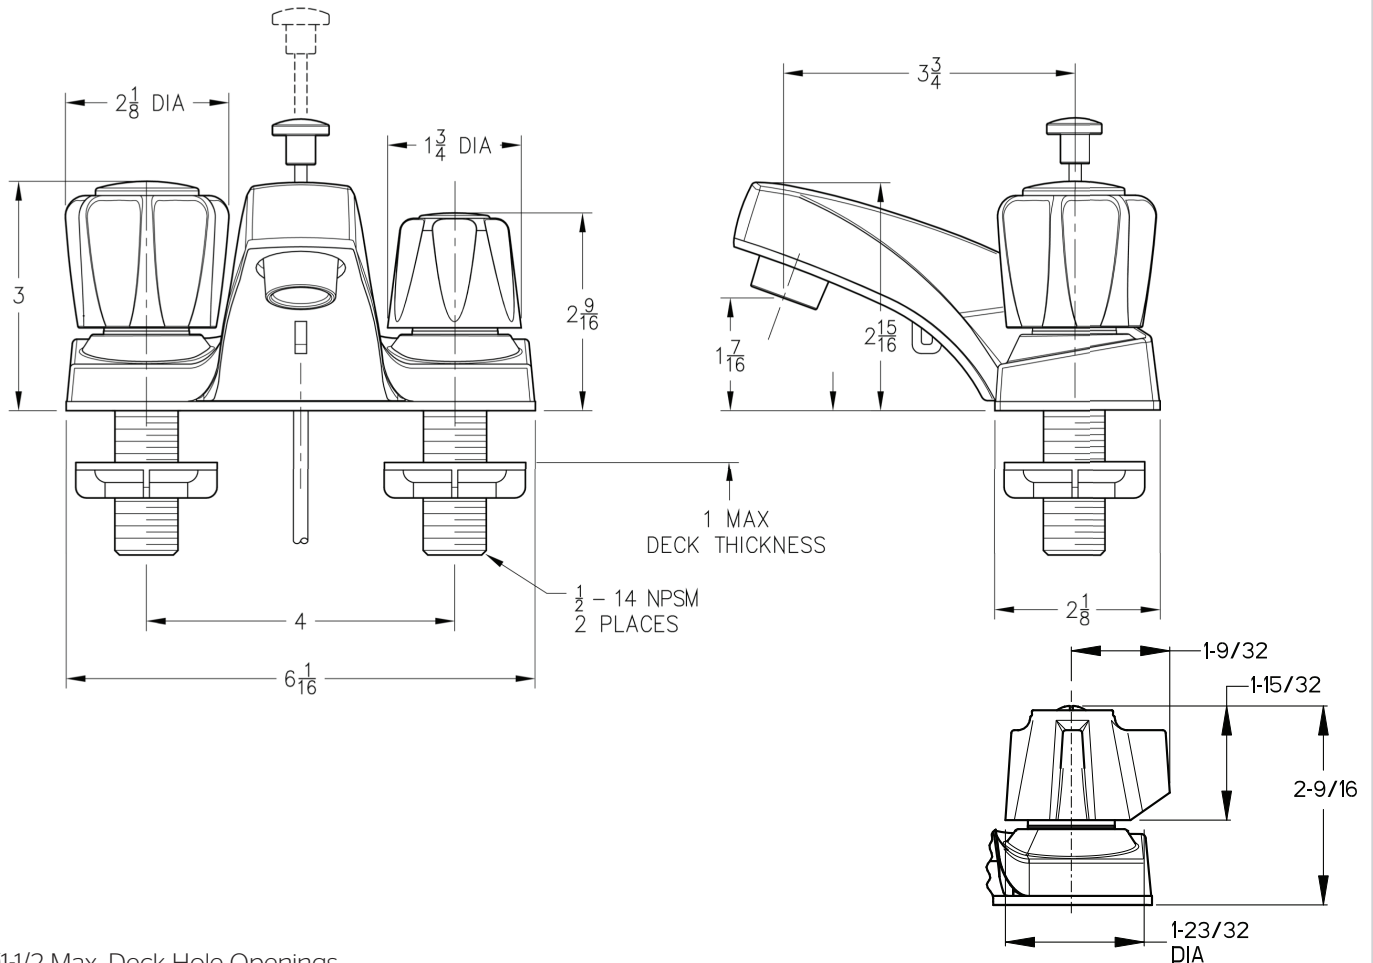

Pfirst Series™ 4" Centerset Lavatory Faucet

- LG143-5000 Finish(C)
- LG143-5002 Finish(C)
- LG143-6000 Finish(C)
- LG143-6002 Finish(C)
- LG143-6005 Finish(C)

- Two-Handle
- 3-Hole Installation
- Washerless Valves

Specifications

Features

- 1.2 GPM Flow Rate
- Acrylic Handles (5002 & 6002 Only)
- Blade Handles (6005 Only)
- Metal Handles (5000 & 6002 Only)
- Less Pop-Up (500* Only)
- Metal Pop-Up (600* Only)
- Includes Cap For Pop-Up Hole (500* Only)
- Chain Loop Hole
- Washerless Valves
- Pforever Warranty®

Dimensions

Ø1 Min to Ø1-1/2 Max. Deck Hole Openings