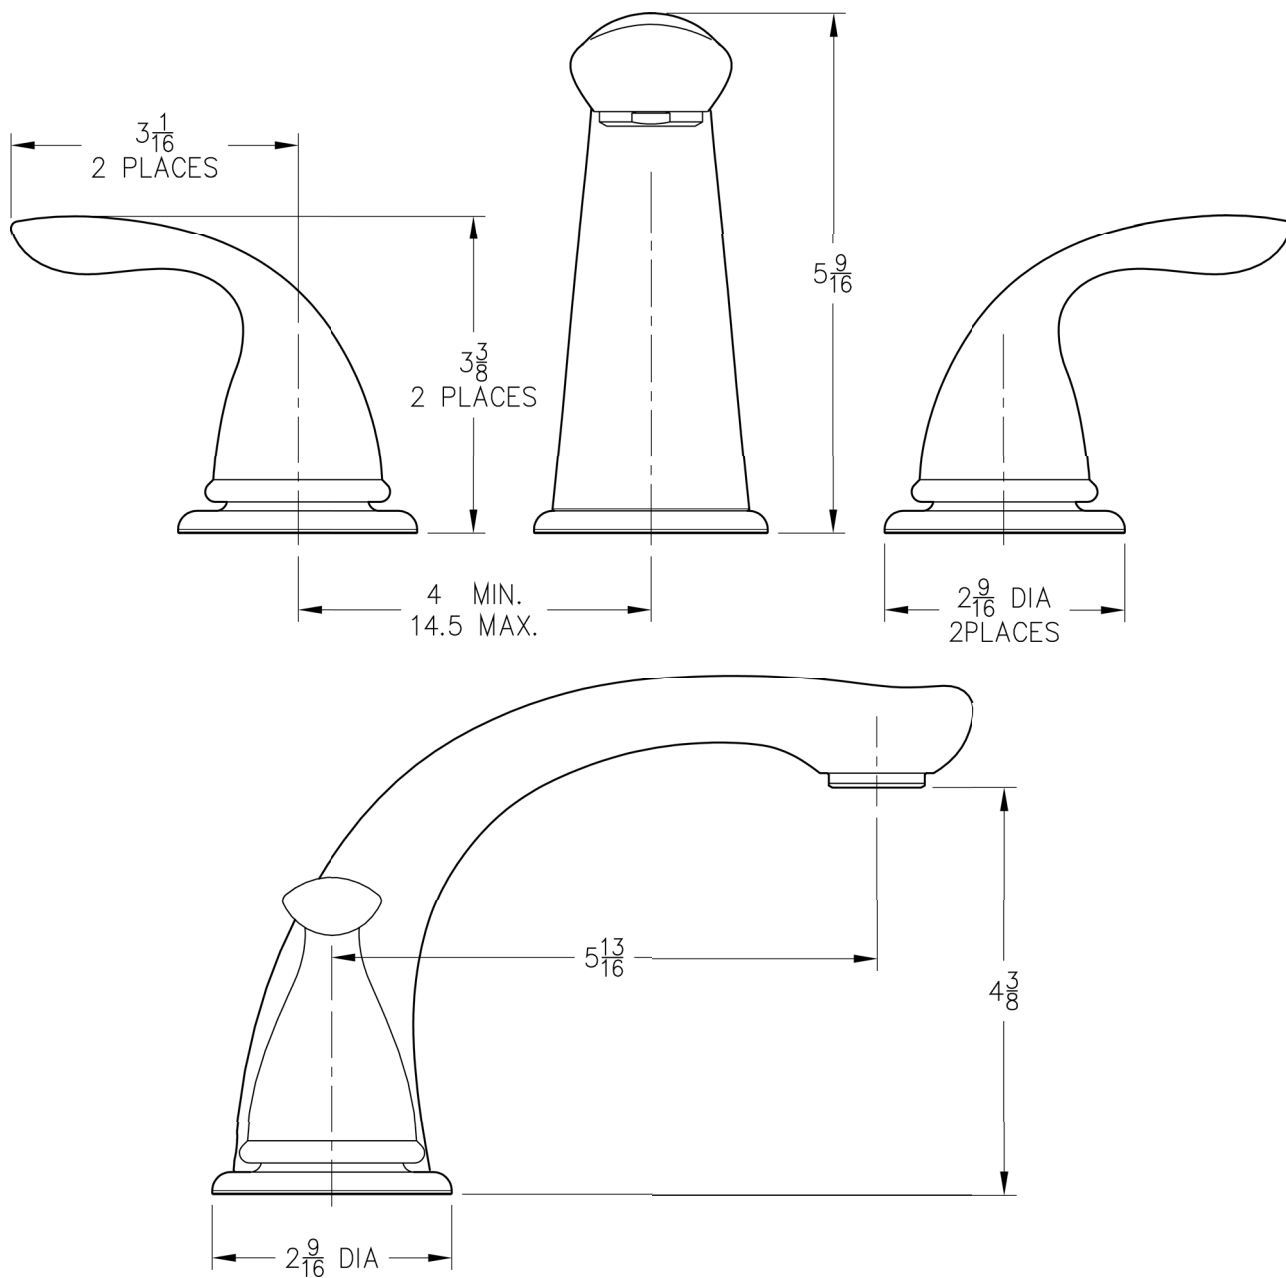

INSTALLATION DIMENSIONS

1T6 Series

Pfirst Series™
by Price Pfister

Roman Tub Trim

Dimensions are in Inches

1-800-PFAUCET www.pricepfister.com
19701 DaVinci, Lake Forest, CA 92610
07/27/07

Pfirst Series™
by Price Pfister