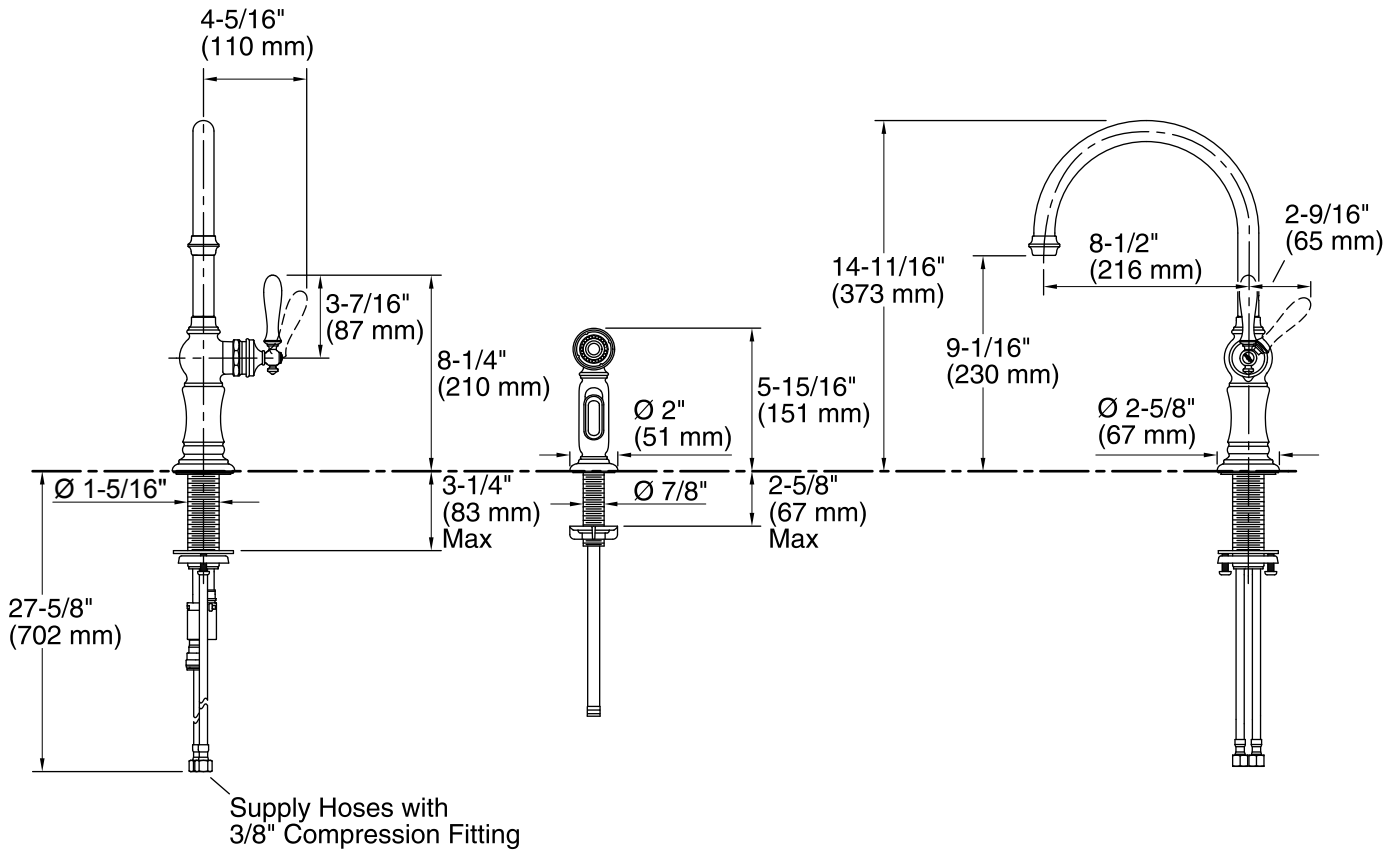

Features

- Matching two-function sidespray featuring Sweep™ Spray and BerrySoft™ provides convenience for cleaning and food prep.
- High-arch swing spout with 360-degree rotation offers superior clearance for filling pots and cleaning.
- Ceramic disc valves exceed industry longevity standards, ensuring durable performance for life.
- ProMotion® technology's light, quiet braided hose and swiveling ball joint make the sidespray easier and more comfortable to use.
- MasterClean™ sprayface features an easy-to-clean surface that withstands mineral buildup.
- Single lever handle is simple to use and makes adjusting water temperature easy.
- Temperature memory allows faucet to be turned on and off at the temperature set during prior usage.
- Available with 8-1/2" (216mm) swing spout reach.
- For two-hole or four-hole installation. (3-hole escutcheon available, sold separately model number K-99272.)
- Flexible connections for easy installation.
- 1.8 gallons (6.8 L) per minute maximum flow rate at 60 psi (4.1 bar).
- Meets CalGreen requirements for kitchen faucets.

Deep Rough-In and Extension Kits

1012715 Range: 3-1/4" (83 mm) - 5-3/8" (137 mm)

1030920 Range: 2-5/8" (67 mm) - 3-3/4" (95 mm)

Recommended Accessories

1054432 1.5 GPM (5.7 l/min) Aerator Kit

ADA CSA B651

Codes/Standards

Technical Information

All product dimensions are nominal.

Spout reach: 8-1/2" (216 mm)

Faucet:

Flow rate: 1.8 gal/min (6.8 l/min)

Pressure: 60 psi (4.1 bar)

Notes

Install this product according to the installation guide.