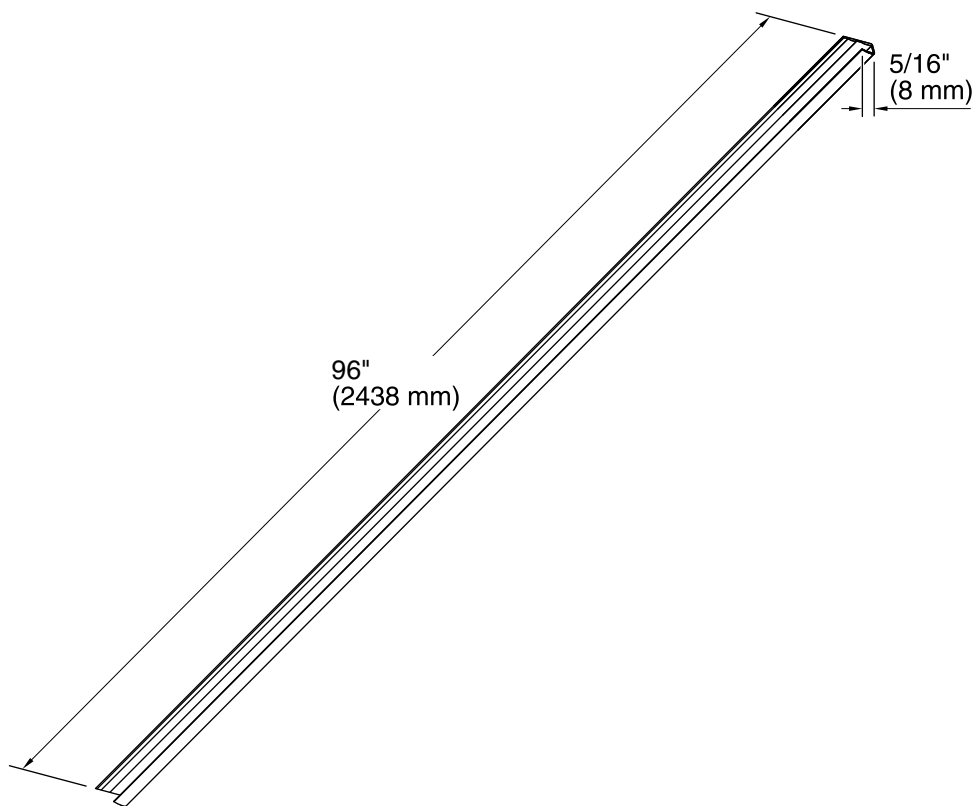

Features

- Provides finished edge for exposed cut wall surfaces or to provide a custom finished look.

Codes/Standards

None Applicable

KOHLER® Limited Warranty – Choreograph™ Walls and Accessories

See website for detailed warranty information.

Technical Information

All product dimensions are nominal.

Notes

Install this product according to the installation guide.