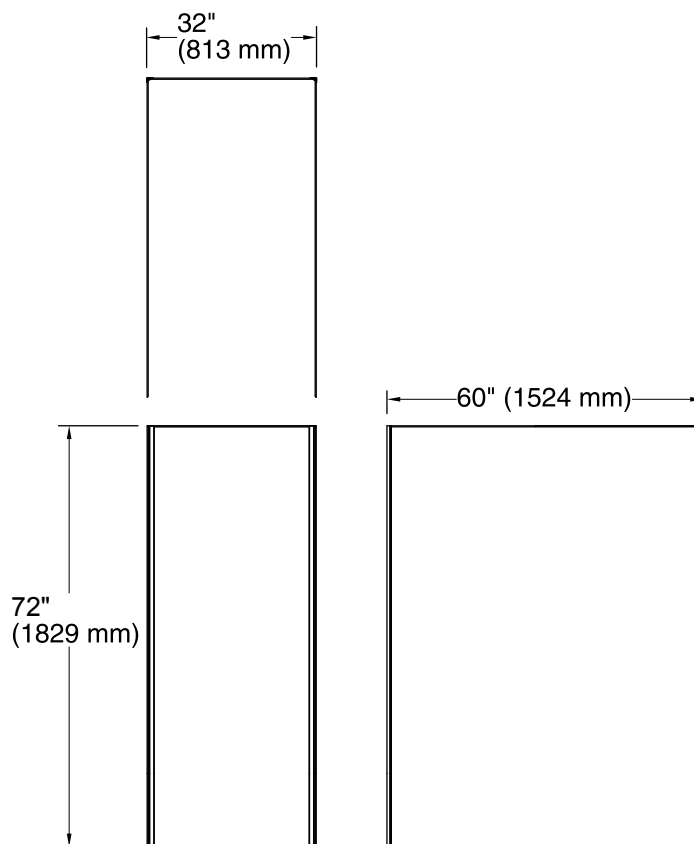

### Features

- Includes 60"x72" wall panel, (2) 32"x72" wall panels, and (2) color-matched corner joints.

### Components

Product includes:

- K-97608 60"x72" Wall Panel
- K-97605 32"x72" Wall Panel
- K-97605 32"x72" Wall Panel
- K-97635 96" Corner Joint

### Technical Information

All product dimensions are nominal.

Installation: 3-Wall Alcove