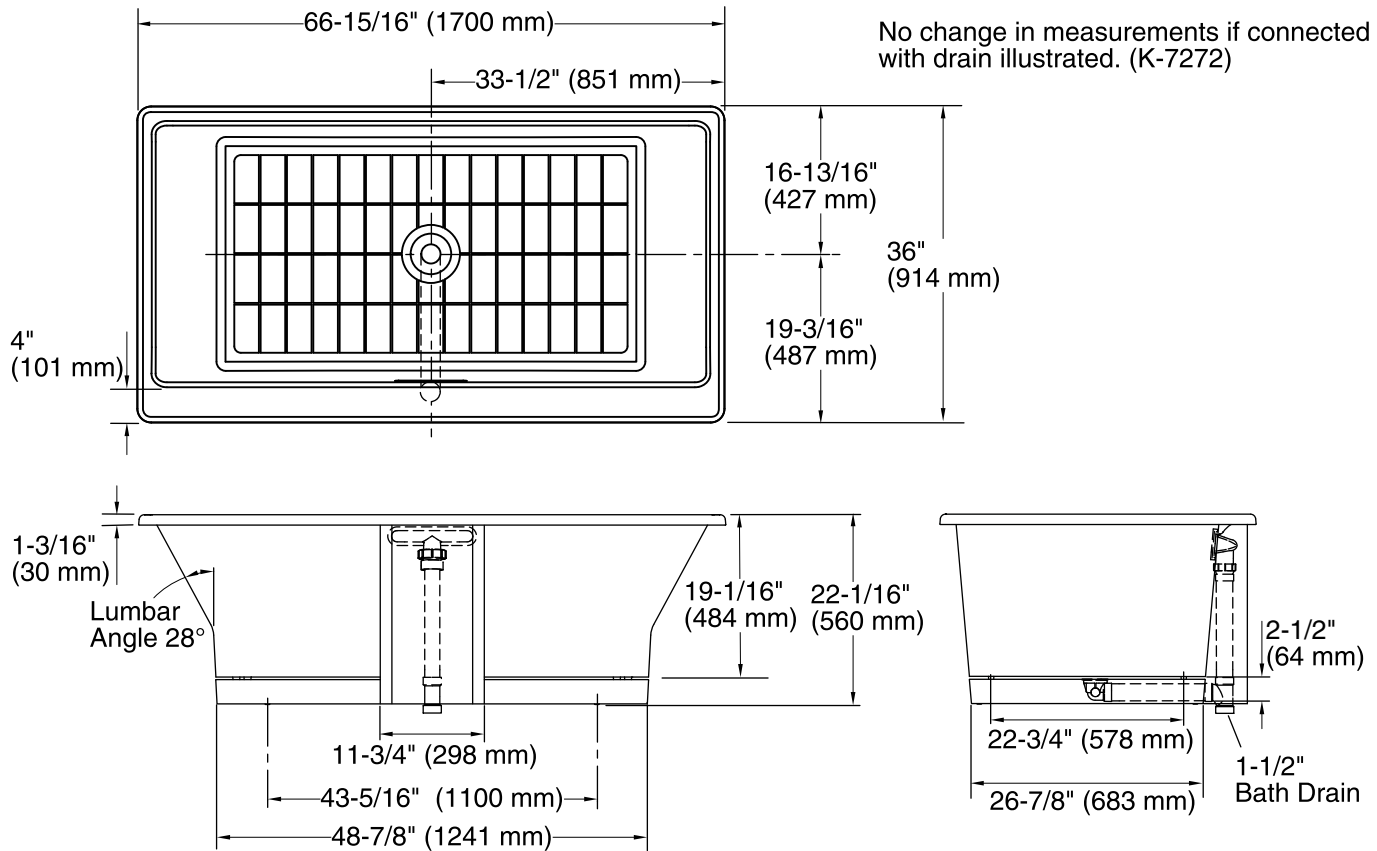

Features

- Center drain.
- Slotted overflow for deep soaking.
- Integral lumbar support.
- Includes one wooden Float, four cast iron adjustable feet, and one wooden overflow/drain shroud.
- Coordinates with other products in the Reve® collection.
- 66-15/16" (1700 mm) x 36" (914 mm) x 22-1/16" (560 mm)

Color	Code	Description
-------	------	-------------

	0	White
--	---	-------

Technical Information

All product dimensions are nominal.

Installation:	Freestanding
Drain location:	Center
Basin area, bottom:	49" x 26-1/2" (1245 mm x 673 mm)
Basin area, top:	62-1/2" x 29-1/4" (1588 mm x 743 mm)
Weight:	435 lbs (197.3 kg)
Minimum floor load:	73 lbs/ft ² (356.4 kg/m ²)
Water depth:	15-1/4" (387 mm)
Water capacity:	90 gal (340.7 L)

Notes

Measure your actual product for rough-in details.

Install this product according to the installation instructions.

The hot water supply should be 70% of the capacity of the bath or greater. Installations will vary.