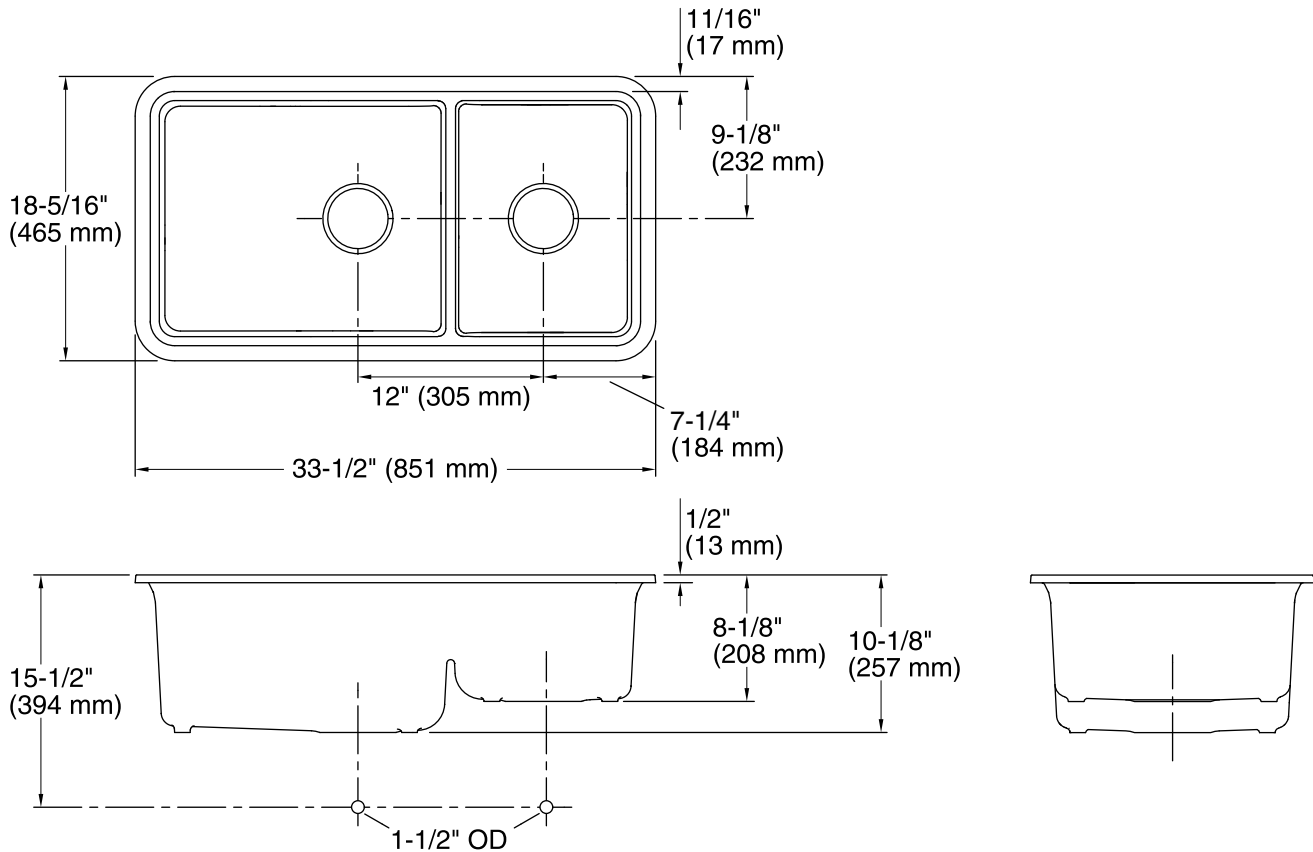

## Technical Information

All product dimensions are nominal.

Bowl configuration:	Offset
Installation:	Under-mount
Bowl area (Left)	Length: 18-7/16" (468 mm) Width: 15-3/16" (386 mm) Bowl depth: 9-1/2" (241 mm) Water depth: 9-1/2" (241 mm)
Bowl area (Right)	Length: 11-5/16" (288 mm) Width: 15-3/16" (386 mm) Bowl depth: 7-1/2" (191 mm) Water depth: 7-1/2" (191 mm)
Drain hole:	3-7/8" (98 mm)
Template:	Under-mount, 1256394-7, required, included

## Notes

Install this product according to the installation guide.

Allow a minimum of 2" (51 mm) clearance around the sink rim for clip attachment.