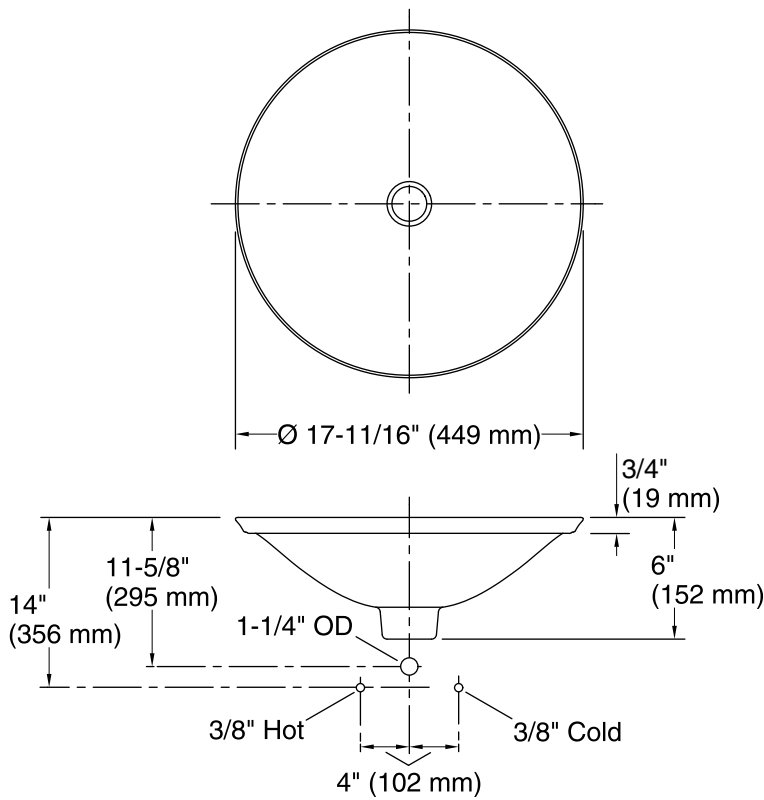

Standard Installation