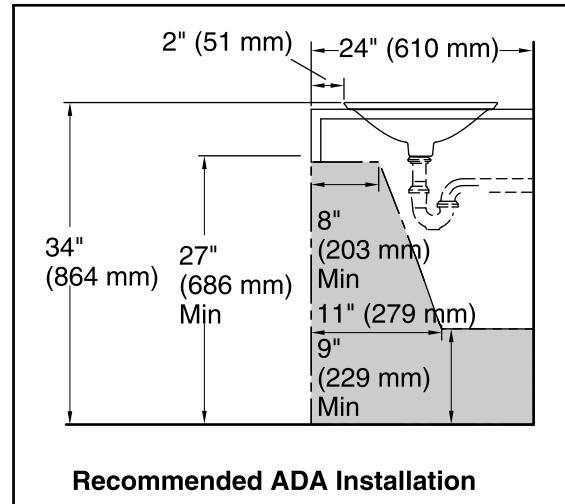

Recommended ADA Installation

Technical Information

All product dimensions are nominal.

Bowl configuration:	Single
Installation:	Drop-In
Bowl area (Only)	Diameter: 17-11/16" (449 mm) Bowl depth: 4" (102 mm) Water depth: 4" (102 mm)
Template:	Drop-in, 1242827, required, included

Notes

Install this product according to the installation instructions.

NOTICE: Countertop manufacturer or cutter must use the cut-out template provided with the product, or a current one provided by Kohler Co. (call 1-800-4-KOHLER). Kohler Co. is not responsible for cutout errors when the incorrect cut-out template is used.

ADA compliant when installed to the specific requirements of these regulations.