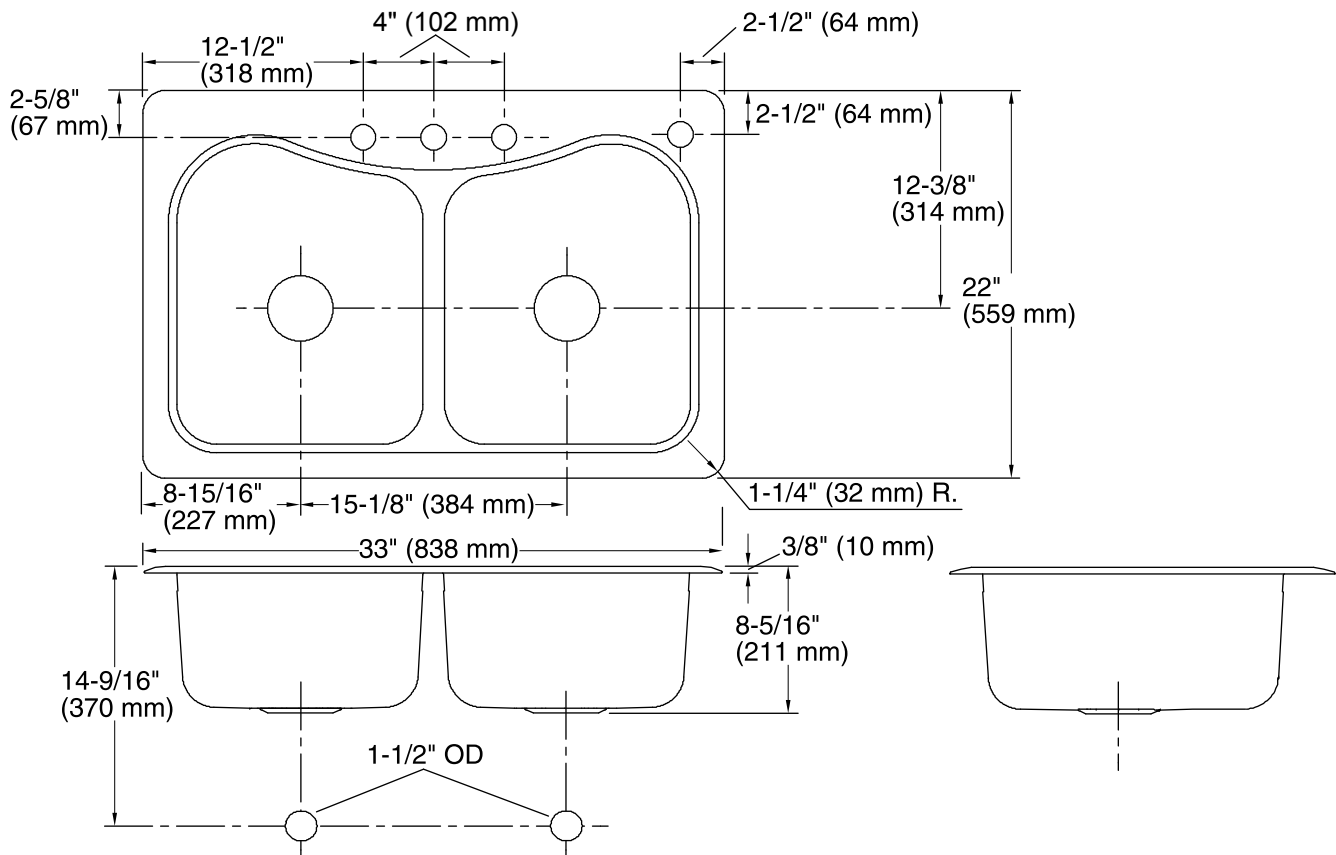

Staccato™
Top-mount Kitchen Sink
K-3369-4

Features

- Double equal bowls.
- Four faucet holes.
- Includes hardwood cutting board.
- 33" (838 mm) x 22" (559 mm)
- Includes installation hardware.

Material

- 18-gauge stainless steel.

**Lifetime Limited Warranty for Kohler
Stainless Steel Sinks**

See website for detailed warranty information.

Technical Information

All product dimensions are nominal.

Bowl configuration:	Double equal
Installation:	Top-mount
Cutout:	Top-mount, 32-1/2" x 21-1/2" (826 mm x 546 mm) with 1" (25 mm) radius corners
Min. base cabinet width:	36" (914 mm)
Bowl area (Left)	Length: 17-1/16" (433 mm) Width: 13-15/16" (354 mm) Bowl depth: 8-5/16" (211 mm) Water depth: 8" (203 mm)
Bowl area (Right)	Length: 17-1/16" (433 mm) Width: 13-15/16" (354 mm) Bowl depth: 8-5/16" (211 mm) Water depth: 8" (203 mm)
Number of deck holes:	4
Faucet hole(s):	1-7/16" (37 mm)
Drain hole:	3-5/8" (92 mm)