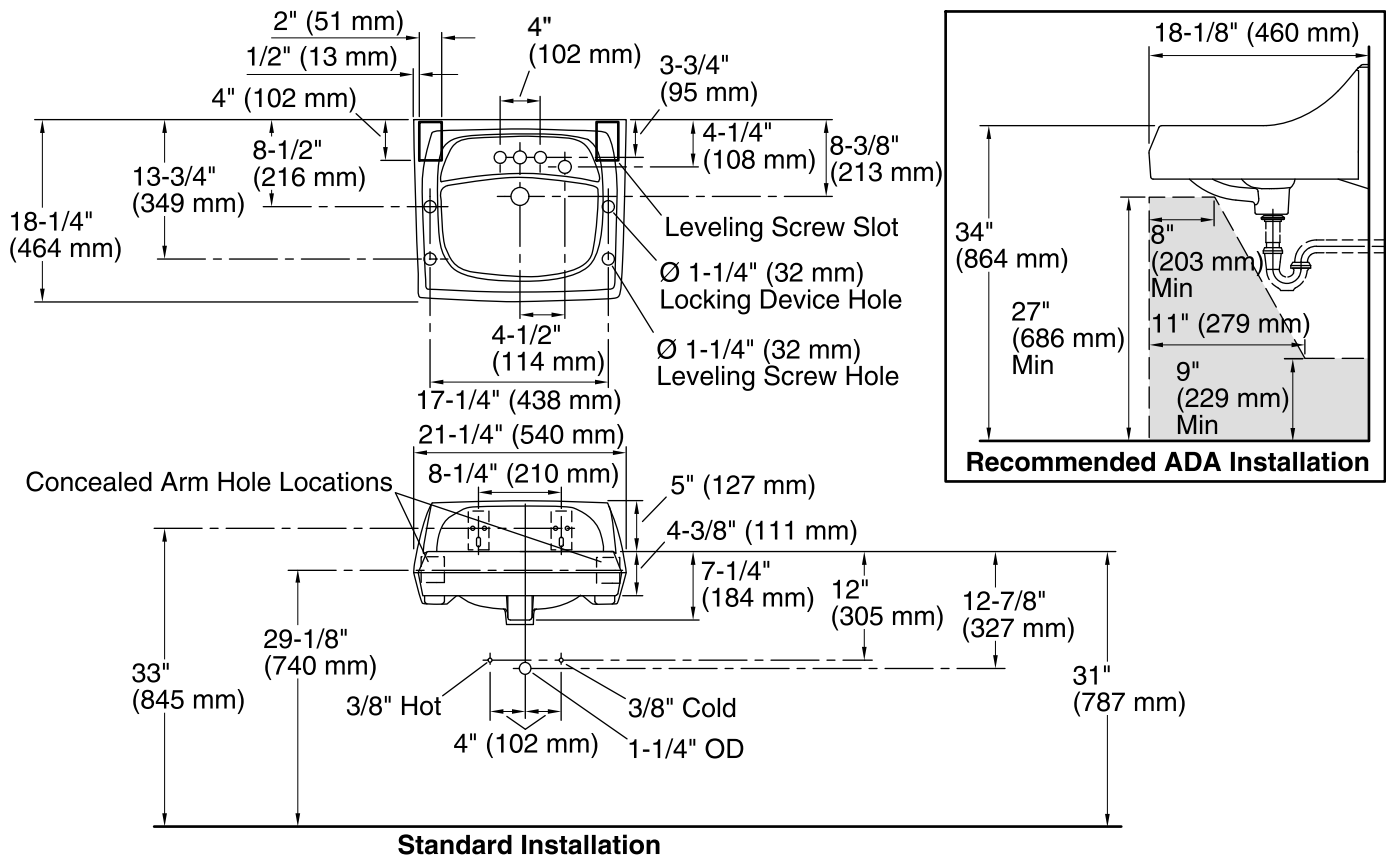

### Features

- With hanger.
- With overflow.
- Drilled for concealed arm carrier.
- 4" (102 mm) centers.
- Soap dispenser hole on right.
- 21-1/4" (540 mm) x 18-1/8" (460 mm).

### Technical Information

All product dimensions are nominal.

Bowl configuration:	Single
Installation:	Wall-mount
Bowl area (Only)	Length: 16" (406 mm) Width: 10" (254 mm) With overflow: Yes Water depth: 3-1/8" (79 mm)
Bowl area	With overflow: Yes
Number of deck holes:	4
Faucet hole(s):	1-1/4" (32 mm)
Drain hole:	1-3/4" (44 mm)