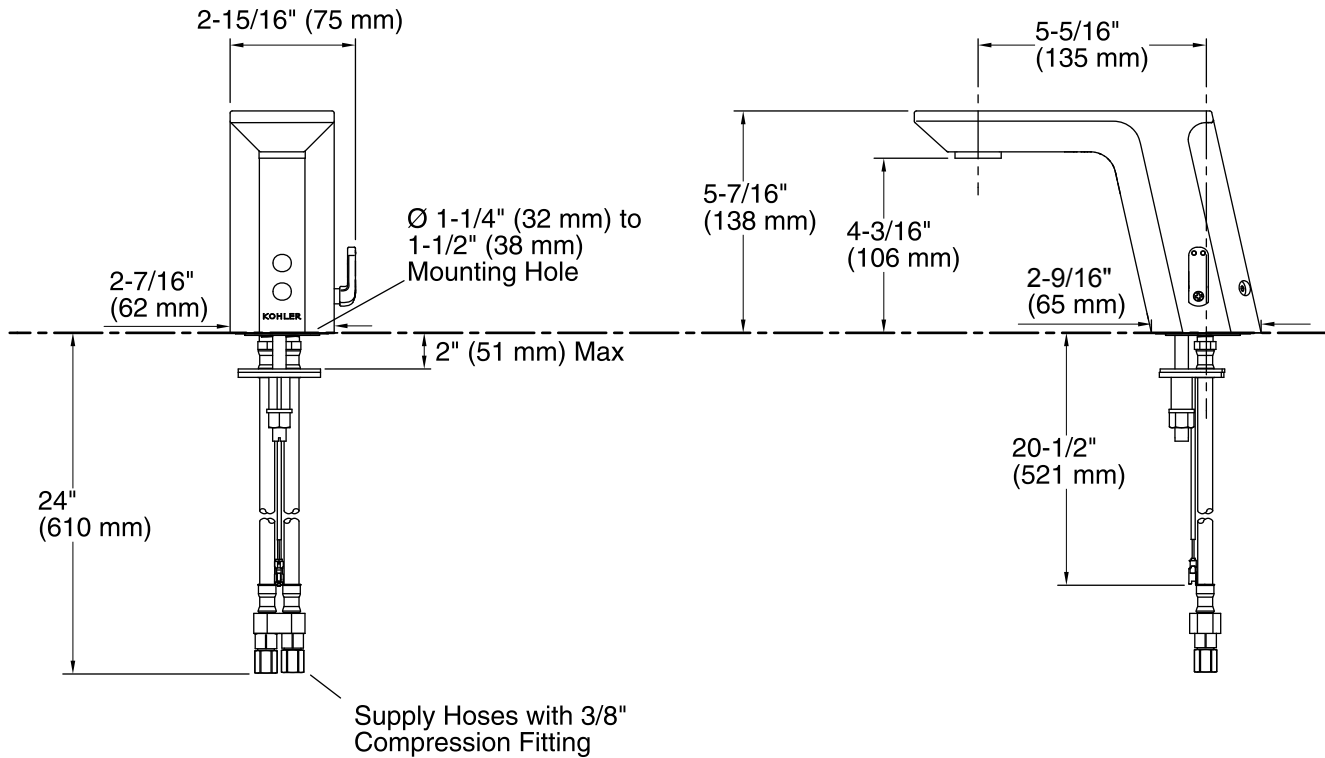

	CP	Polished Chrome
--	----	-----------------

	VS	Vibrant® Stainless
--	----	--------------------

Technical Information

All product dimensions are nominal.

Valve body: Machined Brass

Spout:

Spout reach: 5-5/16" (135 mm)

Faucet:

Flow rate: 0.5 gal/min (1.9 l/min)

Notes

Install this product according to the installation guide.

A 1-1/4" (32 mm) minimum to 1-1/2" (38 mm) maximum diameter mounting hole is required.

The minimum distance between the back of the faucet spout and the wall must be 1-3/4" (44 mm). This will allow proper clearance for setscrew access.

The maximum distance between the bathroom sink basin edge to the base of the faucet spout must be 1-3/4" (44 mm).

The maximum height of the lip basin should be 3/4" (19 mm).

Product includes rosebud spray aerator. Other aerator styles are available.