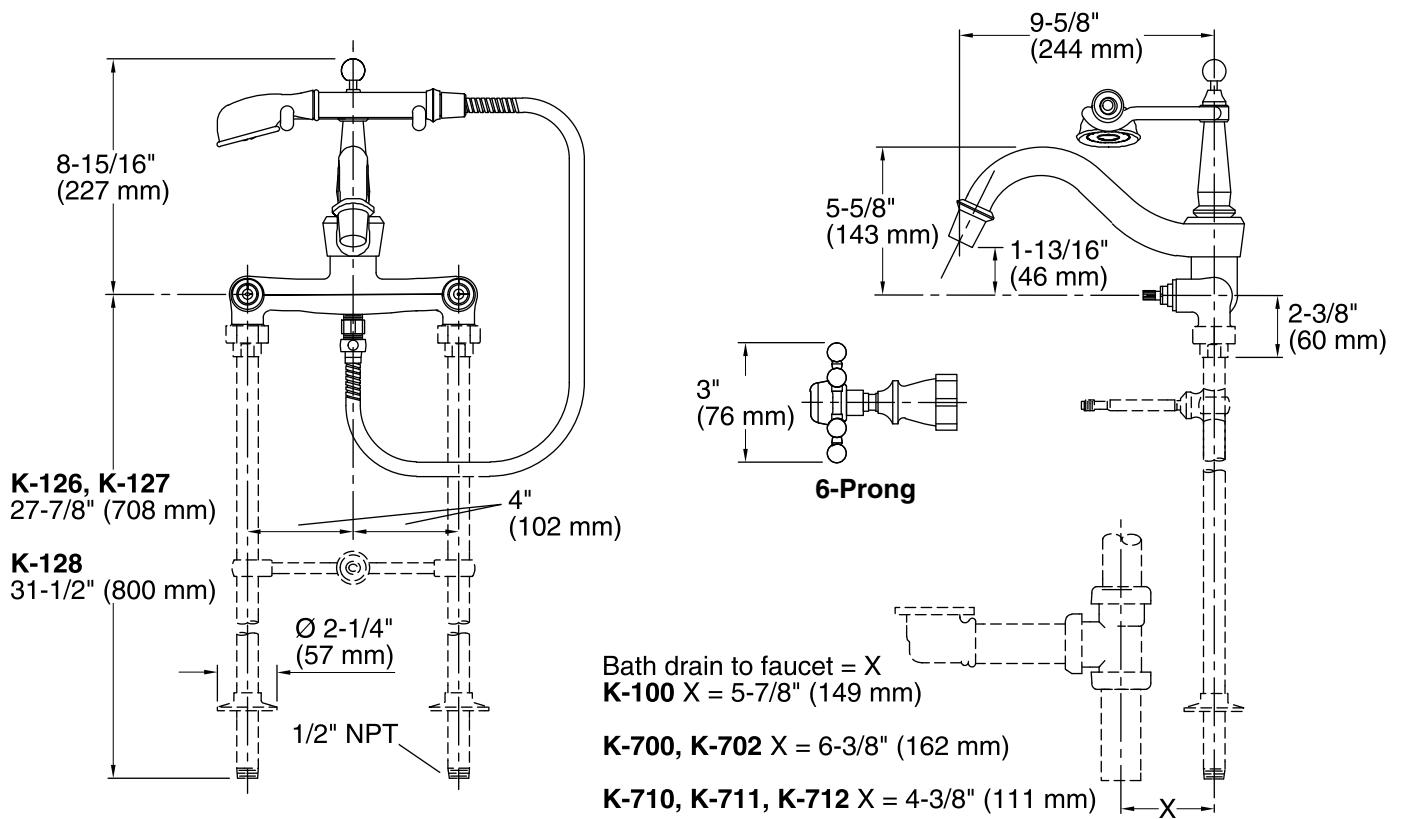

Features

- Solid-brass construction.
- Traditional handshower with 60" (1524 mm) hose.
- 1/2" (13 mm) quarter-turn washerless ceramic disk valves.
- Diverter spout: 9-5/8" (244 mm) reach inlet to outlet.
- Height base: 1-13/16" (46 mm) base to outlet.
- Variety of handle style options.

Color tiles intended for reference only.

Color	Code	Description
	CP	Polished Chrome
	PB	Vibrant® Polished Brass
	BN	Vibrant® Brushed Nickel

Antique Antique Floor- or wall-mount bath faucet K-110-3

Technical Information

All product dimensions are nominal.

Notes

Install this product according to the installation guide.