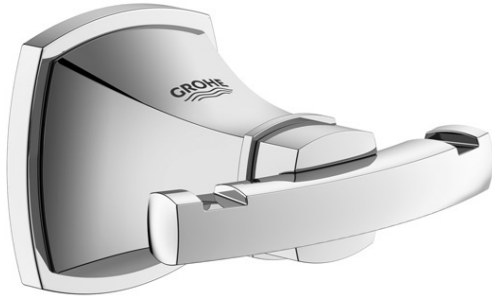

## 40 631 Robe hook

### Features

- 1-Hole Installation