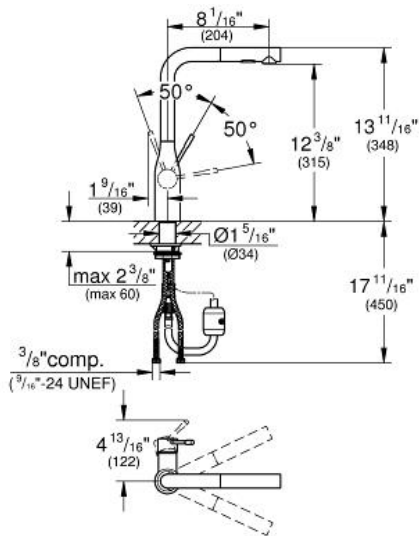

ESSENCE
Single-lever sink mixer 1/2"
MODEL # 30271

Pure Freude an Wasser

GROHE America, Inc | 200 North Gary Avenue, Suite G, Roselle, IL 60172
Phone: +1 (800) 444-7643 | Fax: +1 (800) 225-2778 | us-customerservice@grohe.com

Product Description:
Single-lever sink mixer 1/2"

Standard Specification:

- High spout
- Single hole installation
- GROHE Starlight® finish
- **GROHE SilkMove®** ceramic cartridge
- **Pull-out Dual Spray Control - switches back and forth between regular flow and spray**
- **Automatic return to aerator**
- **Swivel Spout**
- **Swivel area 360°**
- **Integrated non-return valve**
- **Protected against backflow**
- Stainless Steel Braided Flexible Supplies
- Quick installation system
- Min. recommended pressure 15 psi

Color:

- 30271 000 chrome
- 30271 DC0 supersteel