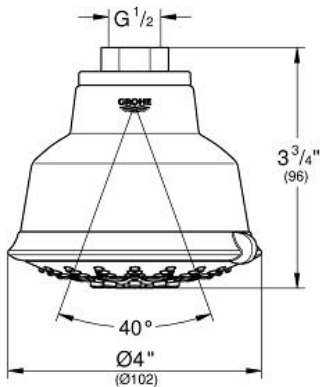

RELEXA RUSTIC 100 FIVE Head Shower 5 sprays

MODEL # 27126

Pure Freude an Wasser

GROHE

GROHE America, Inc | 200 North Gary Avenue, Suite G, Roselle, IL 60172
Phone: +1 (800) 444-7643 | Fax: +1 (800) 225-2778 | us-customerservice@grohe.com

Product Description: Head Shower 5 sprays

Standard Specification:

- 1/2" Connection thread
- GROHE EcoJoy® 2.4 g flow limiter
- GROHE DreamSpray® perfect flow
- GROHE StarLight® finish
- SpeedClean® anti-lime system
- Inner WaterGuide for a longer life

Applicable Codes & Standards:

- ASME A112.18.1/CSA B125.1

Color:

- ☐ 27126 000 chrome
- ☐ 27126 001 chrome
- ☐ 27126 BE0 sterling / brilliant nickel
- ☐ 27126 BE1 sterling / brilliant nickel
- ☐ 27126 EN0 brushed nickel
- ☐ 27126 EN1 brushed nickel
- ☐ 27126 ZB1 oil rubbed bronze
- ☐ 27126 ZB0 oil rubbed bronze