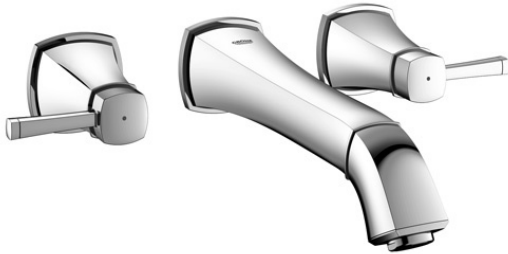

20 416 3-Hole Wall Mount Vessel Trim

Features

- Solid Brass Construction
- Metal Lever Handles
- GROHE AquaGuide - allows you to channel the flow of the water from the faucet

Flow Rate

1.5 gpm

Code Compliance

ASME/ANSI A112.18.1M
 CSA Standard B125.1-05
 ADA Compliant

Available Finishes

000 Starlight® Chrome
 EN0 Infinity Brushed Nickel