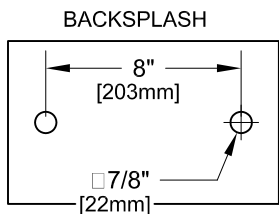

8" C/C BACKSPLASH FAUCET W/ LEVER HANDLES

8" C/C BACKSPLASH FAUCET W/ WRIST HANDLES

8" C/C BACKSPLASH FAUCET

ROUGH-IN:

PRODUCT NAME: STAINLESS STEEL
8" C/C BACKSPLASH FAUCET

MODEL:

- 61220 W/ 6" SWING SPOUT W/ LEVER HANDLES
- 61093 W/ 8" SWING SPOUT W/ LEVER HANDLES
- 60968 W/ 10" SWING SPOUT W/ LEVER HANDLES
- 60836 W/ 12" SWING SPOUT W/ LEVER HANDLES
- 60690 W/ 14" SWING SPOUT W/ LEVER HANDLES
- 60569 W/ 16" SWING SPOUT W/ LEVER HANDLES
- 61239 W/ 6" SWING SPOUT W/ WRIST HANDLES
- 61107 W/ 8" SWING SPOUT W/ WRIST HANDLES
- 60976 W/ 10" SWING SPOUT W/ WRIST HANDLES
- 60844 W/ 12" SWING SPOUT W/ WRIST HANDLES
- 60704 W/ 14" SWING SPOUT W/ WRIST HANDLES
- 60577 W/ 16" SWING SPOUT W/ WRIST HANDLES

FEATURES

CONTROL VALVE

- * 8" C/C BACKSPLASH MOUNT
- * CONCENTRICS
- * STAINLESS STEEL CONSTRUCTION
- * SWIVELLING SEAT DISKS
- * HOT SIDE STEM - RIGHT HAND
- * COLD SIDE STEM - LEFT HAND
- * LEVER HANDLES OR WRIST HANDLES
- * SWING SPOUT

SYSTEM LIMITS

- * TEMP: 40°F MIN. TO 140°F MAX.
- * PRESSURE: 200 PSI MAX. STATIC
- * 2.20 GPM AT 80 PSI

SHIPPING WEIGHT

- * 5.0 LBS

* NSF 61-9 APPROVED & LISTED
www.truesdail.com

MODELS	DIM "A"	DIM "B"	DIM "C"
61220 61239	2-1/4" [57mm]	5-7/8" [149mm]	6" [152mm]
61093 61107	2-1/2" [64mm]	6-3/8" [162mm]	8" [204mm]
60968 60976	3-1/8" [79mm]	6-7/8" [175mm]	10" [254mm]
60836 60844	3-3/4" [95mm]	7-3/8" [187mm]	12" [305mm]
60690 60704	4-3/8" [111mm]	8-1/4" [210mm]	14" [356mm]
60569 60577	5" [127mm]	8-7/8" [225mm]	16" [406mm]