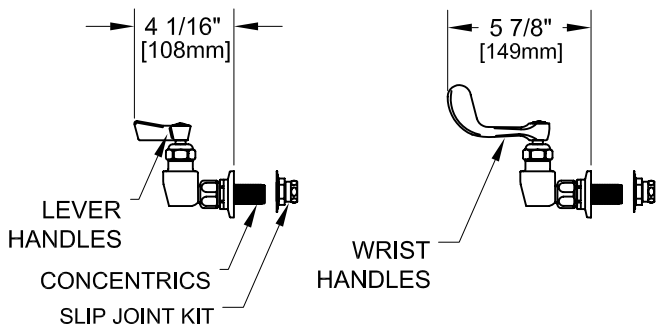

8" C/C BACKSPLASH FAUCET W/ LEVER HANDLES

8" C/C BACKSPLASH FAUCET W/ WRIST HANDLES

8" C/C BACKSPLASH FAUCET

ROUGH-IN:

PRODUCT NAME: STAINLESS STEEL
8" C/C BACKSPLASH FAUCET

MODEL:

- 61220 W/ 6" SWING SPOUT W/ LEVER HANDLES
- 61093 W/ 8" SWING SPOUT W/ LEVER HANDLES
- 60968 W/ 10" SWING SPOUT W/ LEVER HANDLES
- 60836 W/ 12" SWING SPOUT W/ LEVER HANDLES
- 60690 W/ 14" SWING SPOUT W/ LEVER HANDLES
- 60569 W/ 16" SWING SPOUT W/ LEVER HANDLES
- 61239 W/ 6" SWING SPOUT W/ WRIST HANDLES
- 61107 W/ 8" SWING SPOUT W/ WRIST HANDLES
- 60976 W/ 10" SWING SPOUT W/ WRIST HANDLES
- 60844 W/ 12" SWING SPOUT W/ WRIST HANDLES
- 60704 W/ 14" SWING SPOUT W/ WRIST HANDLES
- 60577 W/ 16" SWING SPOUT W/ WRIST HANDLES

FEATURES

CONTROL VALVE

- * 8" C/C BACKSPLASH MOUNT
- * CONCENTRICS
- * STAINLESS STEEL CONSTRUCTION
- * SWIVELLING SEAT DISKS
- * HOT SIDE STEM - RIGHT HAND
- * COLD SIDE STEM - LEFT HAND
- * LEVER HANDLES OR WRIST HANDLES
- * SWING SPOUT

SYSTEM LIMITS

- * TEMP: 40°F MIN. TO 140°F MAX.
- * PRESSURE: 200 PSI MAX. STATIC
- * 2.20 GPM AT 80 PSI

SHIPPING WEIGHT

- * 5.0 LBS

* NSF 61-9 APPROVED & LISTED
www.truesdail.com

MODELS	DIM "A"	DIM "B"	DIM "C"
61220 61239	2-1/4" [57mm]	5-7/8" [149mm]	6" [152mm]
61093 61107	2-1/2" [64mm]	6-3/8" [162mm]	8" [204mm]
60968 60976	3-1/8" [79mm]	6-7/8" [175mm]	10" [254mm]
60836 60844	3-3/4" [95mm]	7-3/8" [187mm]	12" [305mm]
60690 60704	4-3/8" [111mm]	8-1/4" [210mm]	14" [356mm]
60569 60577	5" [127mm]	8-7/8" [225mm]	16" [406mm]