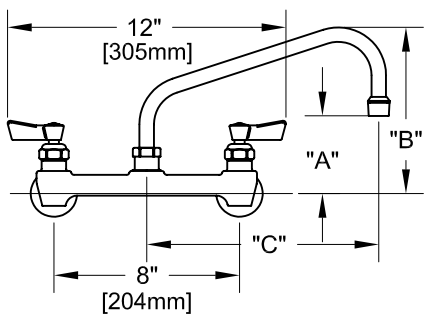

8" C/C BACKSPLASH FAUCET W/ LEVER HANDLES

8" C/C BACKSPLASH FAUCET W/ WRIST HANDLES

8" C/C BACKSPLASH FAUCET

ROUGH-IN:

PRODUCT NAME: STAINLESS STEEL
8" C/C BACKSPLASH FAUCET

MODEL:

- 61220 W/ 6" SWING SPOUT W/ LEVER HANDLES
- 61093 W/ 8" SWING SPOUT W/ LEVER HANDLES
- 60968 W/ 10" SWING SPOUT W/ LEVER HANDLES
- 60836 W/ 12" SWING SPOUT W/ LEVER HANDLES
- 60690 W/ 14" SWING SPOUT W/ LEVER HANDLES
- 60569 W/ 16" SWING SPOUT W/ LEVER HANDLES
- 61239 W/ 6" SWING SPOUT W/ WRIST HANDLES
- 61107 W/ 8" SWING SPOUT W/ WRIST HANDLES
- 60976 W/ 10" SWING SPOUT W/ WRIST HANDLES
- 60844 W/ 12" SWING SPOUT W/ WRIST HANDLES
- 60704 W/ 14" SWING SPOUT W/ WRIST HANDLES
- 60577 W/ 16" SWING SPOUT W/ WRIST HANDLES

FEATURES

CONTROL VALVE

- * 8" C/C BACKSPLASH MOUNT
- * CONCENTRICS
- * STAINLESS STEEL CONSTRUCTION
- * SWIVELLING SEAT DISKS
- * HOT SIDE STEM - RIGHT HAND
- * COLD SIDE STEM - LEFT HAND
- * LEVER HANDLES OR WRIST HANDLES
- * SWING SPOUT

SYSTEM LIMITS

- * TEMP: 40°F MIN. TO 140°F MAX.
- * PRESSURE: 200 PSI MAX. STATIC
- * 2.20 GPM AT 80 PSI

SHIPPING WEIGHT

- * 5.0 LBS

* NSF 61-9 APPROVED & LISTED
www.truesdail.com

MODELS	DIM "A"	DIM "B"	DIM "C"
61220 61239	2-1/4" [57mm]	5-7/8" [149mm]	6" [152mm]
61093 61107	2-1/2" [64mm]	6-3/8" [162mm]	8" [204mm]
60968 60976	3-1/8" [79mm]	6-7/8" [175mm]	10" [254mm]
60836 60844	3-3/4" [95mm]	7-3/8" [187mm]	12" [305mm]
60690 60704	4-3/8" [111mm]	8-1/4" [210mm]	14" [356mm]
60569 60577	5" [127mm]	8-7/8" [225mm]	16" [406mm]