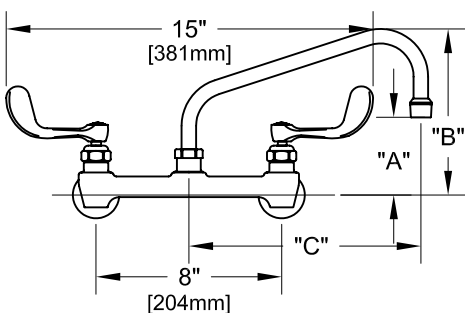

8" C/C BACKSPLASH FAUCET W/ LEVER HANDLES

8" C/C BACKSPLASH FAUCET W/ WRIST HANDLES

8" C/C BACKSPLASH FAUCET

ROUGH-IN:

PRODUCT NAME: STAINLESS STEEL
8" C/C BACKSPLASH FAUCET

MODEL:

- 61220 W/ 6" SWING SPOUT W/ LEVER HANDLES
- 61093 W/ 8" SWING SPOUT W/ LEVER HANDLES
- 60968 W/ 10" SWING SPOUT W/ LEVER HANDLES
- 60836 W/ 12" SWING SPOUT W/ LEVER HANDLES
- 60690 W/ 14" SWING SPOUT W/ LEVER HANDLES
- 60569 W/ 16" SWING SPOUT W/ LEVER HANDLES
- 61239 W/ 6" SWING SPOUT W/ WRIST HANDLES
- 61107 W/ 8" SWING SPOUT W/ WRIST HANDLES
- 60976 W/ 10" SWING SPOUT W/ WRIST HANDLES
- 60844 W/ 12" SWING SPOUT W/ WRIST HANDLES
- 60704 W/ 14" SWING SPOUT W/ WRIST HANDLES
- 60577 W/ 16" SWING SPOUT W/ WRIST HANDLES

FEATURES

CONTROL VALVE

- * 8" C/C BACKSPLASH MOUNT
- * CONCENTRICS
- * STAINLESS STEEL CONSTRUCTION
- * SWIVELLING SEAT DISKS
- * HOT SIDE STEM - RIGHT HAND
- * COLD SIDE STEM - LEFT HAND
- * LEVER HANDLES OR WRIST HANDLES
- * SWING SPOUT

SYSTEM LIMITS

- * TEMP: 40°F MIN. TO 140°F MAX.
- * PRESSURE: 200 PSI MAX. STATIC
- * 2.20 GPM AT 80 PSI

SHIPPING WEIGHT

- * 5.0 LBS

* NSF 61-9 APPROVED & LISTED
www.truesdail.com

MODELS	DIM "A"	DIM "B"	DIM "C"
61220 61239	2-1/4" [57mm]	5-7/8" [149mm]	6" [152mm]
61093 61107	2-1/2" [64mm]	6-3/8" [162mm]	8" [204mm]
60968 60976	3-1/8" [79mm]	6-7/8" [175mm]	10" [254mm]
60836 60844	3-3/4" [95mm]	7-3/8" [187mm]	12" [305mm]
60690 60704	4-3/8" [111mm]	8-1/4" [210mm]	14" [356mm]
60569 60577	5" [127mm]	8-7/8" [225mm]	16" [406mm]