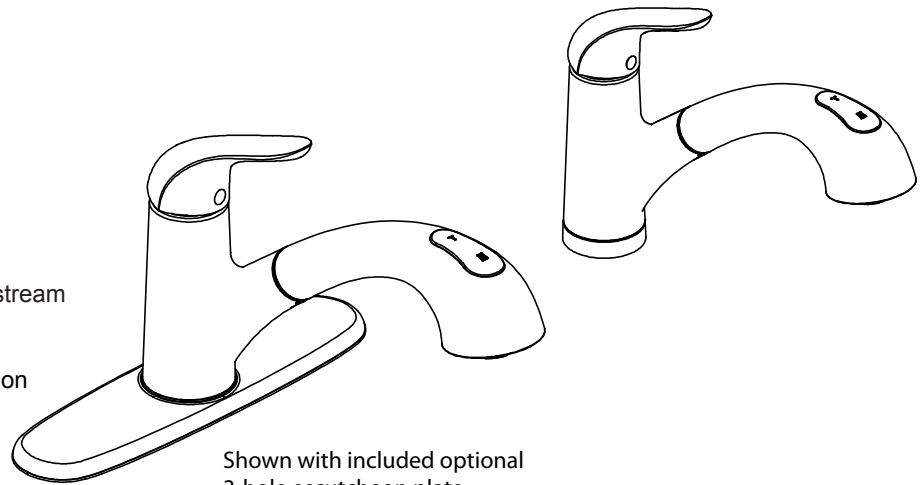

Everyday Single Handle Pull-Down Kitchen Faucet Model LK5000

FEATURES

- Removable ceramic disc cartridge
- One 1 3/8" (35mm) diameter faucet hole required for single hole installation, Three 1 3/8" (35mm) diameter faucet holes required for three hole installation
- Optional 3-hole escutcheon plate included with faucet
- 1.5GPM flow regulator installed
 - Optional 2.2GPM flow regulator also included with the faucet
- Braided stainless steel supply lines
- 3/8" female compression hose connections with 1/2" male IPS thread adaptors
- 120° spout rotation
- Max countertop thickness: 2.5" (63mm)
- Braided black nylon hand spray hose
- 2-function hand spray (Aerated, Spray)
- Hand spray operation:
 - Press button for spray, press again to revert to stream
- Easy-Clean rubberized spray face
- Solid brass waterway construction
- Quick connect hand spray fittings for fast installation
- Free-flex hand spray hose for maximum range of motion
- Available finishes:
 - Chrome LK5000CR
 - Lustrous Steel LK5000LS
- Ship weight: 5.5 lbs (2.5 kg)

WARRANTY

- Limited Lifetime

ACCESSORIES (Sold Separately):

- LK105 - Air gap
- LK320 - Soap dispenser

COMPLIES WITH:

- ADA
- cUPC
- ANSI/NSF61
- CA AB1953
- ASME A112.18.1/CSA B125.1

With 3-hole escutcheon

With 3-hole escutcheon