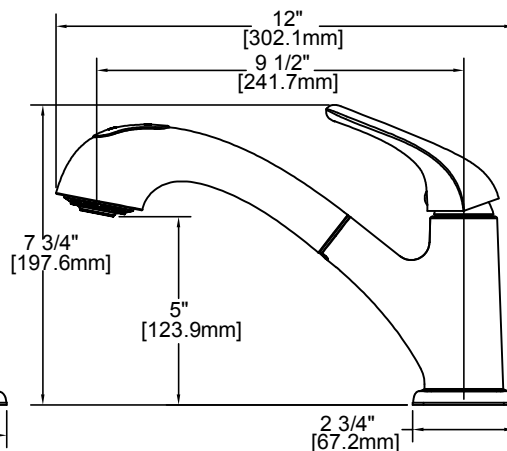

Everyday Single Handle Pull-Down Kitchen Faucet Model LK5000

FEATURES

- Removable ceramic disc cartridge
- One 1 3/8" (35mm) diameter faucet hole required for single hole installation, Three 1 3/8" (35mm) diameter faucet holes required for three hole installation
- Optional 3-hole escutcheon plate included with faucet
- 1.5GPM flow regulator installed
 - Optional 2.2GPM flow regulator also included with the faucet
- Braided stainless steel supply lines
- 3/8" female compression hose connections with 1/2" male IPS thread adaptors
- 120° spout rotation
- Max countertop thickness: 2.5" (63mm)
- Braided black nylon hand spray hose
- 2-function hand spray (Aerated, Spray)
- Hand spray operation:
 - Press button for spray, press again to revert to stream
- Easy-Clean rubberized spray face
- Solid brass waterway construction
- Quick connect hand spray fittings for fast installation
- Free-flex hand spray hose for maximum range of motion
- Available finishes:
 - Chrome LK5000CR
 - Lustrous Steel LK5000LS
- Ship weight: 5.5 lbs (2.5 kg)

WARRANTY

- Limited Lifetime

ACCESSORIES (Sold Separately):

- LK105 - Air gap
- LK320 - Soap dispenser

COMPLIES WITH:

- ADA
- cUPC
- ANSI/NSF61
- CA AB1953
- ASME A112.18.1/CSA B125.1

With 3-hole escutcheon

With 3-hole escutcheon