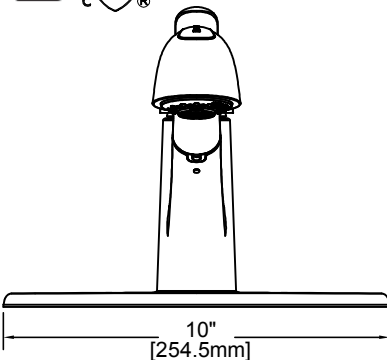

Everyday Single Handle Pull-Down Kitchen Faucet Model LK5000

FEATURES

- Removable ceramic disc cartridge
- One 1 3/8" (35mm) diameter faucet hole required for single hole installation, Three 1 3/8" (35mm) diameter faucet holes required for three hole installation
- Optional 3-hole escutcheon plate included with faucet
- 1.5GPM flow regulator installed
 - Optional 2.2GPM flow regulator also included with the faucet
- Braided stainless steel supply lines
- 3/8" female compression hose connections with 1/2" male IPS thread adaptors
- 120° spout rotation
- Max countertop thickness: 2.5" (63mm)
- Braided black nylon hand spray hose
- 2-function hand spray (Aerated, Spray)
- Hand spray operation:
 - Press button for spray, press again to revert to stream
- Easy-Clean rubberized spray face
- Solid brass waterway construction
- Quick connect hand spray fittings for fast installation
- Free-flex hand spray hose for maximum range of motion
- Available finishes:
 - Chrome LK5000CR
 - Lustrous Steel LK5000LS
- Ship weight: 5.5 lbs (2.5 kg)

WARRANTY

- Limited Lifetime

ACCESSORIES (Sold Separately):

- LK105 - Air gap
- LK320 - Soap dispenser

COMPLIES WITH:

- ADA
- cUPC
- ANSI/NSF61
- CA AB1953
- ASME A112.18.1/CSA B125.1

With 3-hole escutcheon

With 3-hole escutcheon