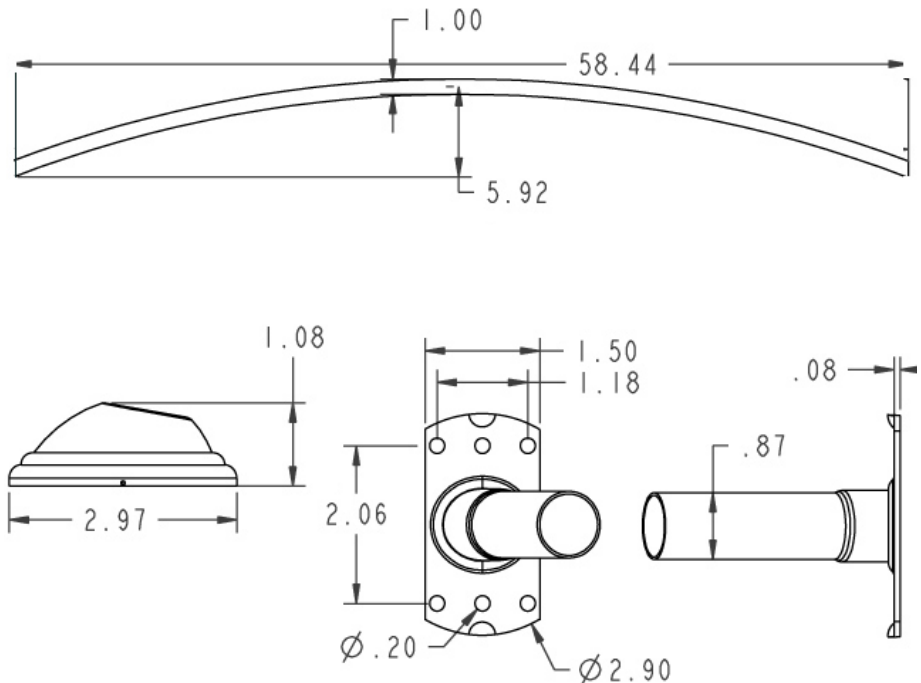

Technical Specification

2-102-5

Decorative Curved Shower Rod

& 66-F

Stock Numbers:

- q **2-102-5PS – 5' Curved Shower Rod Only**
Polished Stainless Steel Finish
1" Diameter Rod, Wholesale Packaging
- q **2-102-5BS – 5' Curved Shower Rod Only**
Brushed Stainless Steel Finish
1" Diameter Rod, Wholesale Packaging
- q **2-102-5OWB – 5' Curved Shower Rod Only**
Old World Bronze Finish
1" Diameter Rod, Wholesale Packaging
- q **66-F-PS – Decorative Curved Shower Rod Flange Kit**
Polished Stainless Steel Finish, Wholesale Packaging
Concealed Screw Mounting, Two Assemblies per Set, Mounting Hardware included for installation into wood, drywall or tile
- q **66-F-BS – Decorative Curved Shower Rod Flange Kit**
Brushed Stainless Steel Finish, Wholesale Packaging
Concealed Screw Mounting, Two Assemblies per Set, Mounting Hardware included for installation into wood, drywall or tile
- q **66-F-OWB – Decorative Curved Shower Rod Flange Kit**
Old World Bronze Finish, Wholesale Packaging
Concealed Screw Mounting, Two Assemblies per Set, Mounting Hardware included for installation into wood, drywall or tile

Note: To order a complete curved shower rod unit, select both a rod and a flange kit.

Materials:

Curved shower rod is made of .028 (22 gauge) seamless type 304 stainless steel. **Flanges** are stamped from stainless steel.

Dimensions:

Stock Number: _____ **Curved Shower Rod**
By Creative Specialties

25300 AL MOEN DRIVE • NORTH OLMSTED, OH 44070
CORPORATE HEADQUARTERS: (800) 321-8809 • FAX: (800) 848-6636
INTERNATIONAL: (440) 962-2000 • FAX: (440) 962-2726
CUSTOMER SERVICE (USA): 800-882-0116 • FAX: (888) 379-2720
WWW.CSI.MOEN.COM