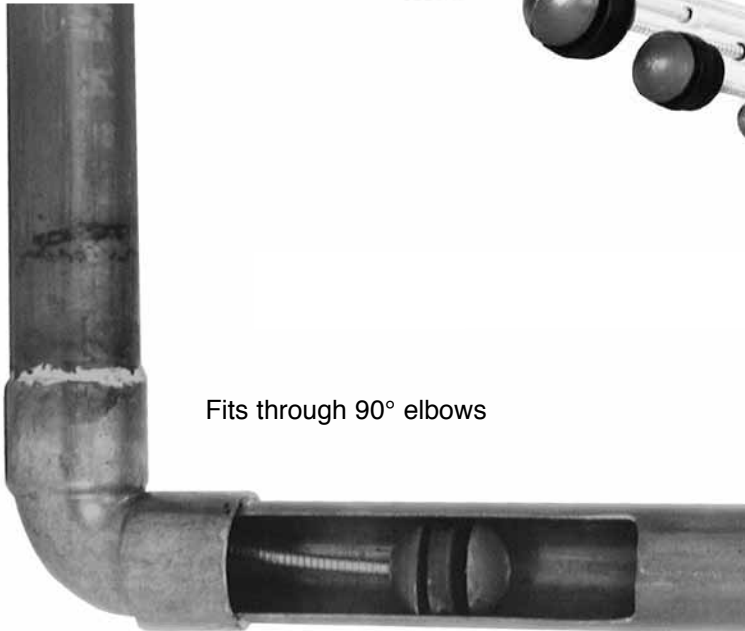

Quick Sweat

**Plumber
Designed!**

Patent Number 5,819,804

- Flexible 24" steel cables will slide through elbows and are interchangeable with the handle to fit different size copper.
- Durable polypropylene handle will fit 1/2" thru 2" cables.
- Long lasting elastomeric plug
- Eliminates "bread" and outperforms all the rest.

Fits through 90° elbows

PART NUMBER	SIZE
51500	Kit including: Handle & 1-each 1/2", 3/4", 1" cables
51050	1/2" Complete tool
51075	3/4" Complete tool
51100	1" Complete tool
51125	1-1/4" Complete tool
51150	1-1/2" Complete tool
51200	2" Complete tool
51040	Handle ONLY
51012	1/2" Cable ONLY
51034	3/4" Cable ONLY
51010	1" Cable ONLY
51114	1-1/4" Cable ONLY
51115	1-1/2" Cable ONLY
51120	2" Cable ONLY