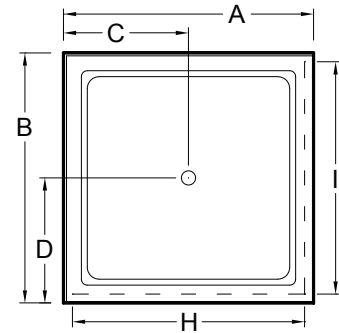

Always check the website for the most updated specifications: www.americh.com

Model No.	Outside Dimension							Centerline Dimenions				
	A	B	C	D	E	F	G	H	I	J	K	L
Single Threshold												
A3232ST	32"	32"	16"	16"				31"				
A3434ST	34"	34"	17"	17"				33"				
A3442ST	34"	42"	17"	21"				33"				
A3636ST	36"	36"	18"	18"				35½"				
A3838ST	38"	38"	19"	19"				37"				
A4234ST	42"	34"	21"	17"				41"				
A4236ST	42"	36"	21"	18"				41"				
A4242ST	42"	42"	21"	21"				41"				
A4832ST	48"	32"	24"	16"				47"				
A4834ST	48"	34"	24"	17"				47"				
A4836ST	48"	36"	24"	18"				47"				
A4848ST	48"	48"	24"	24"				47"				
A5434ST	54"	34"	27"	17"				53"				
A6032ST	60"	32"	30"	16"				59"				
A6034ST	60"	34"	30"	17"				59"				

Double Threshold												
A3636DT	36"	36"	18"	18"				33¼"	33¼"			
A3838DT	38"	38"	19"	19"				35½"	35½"			
A4242DT	42"	42"	21"	21"				39"	39"			

Neo Angle												
A3636NEO	36"	36"	12"	12"	18"	18"	26"			17"	17"	23½"
A3838NEO	38"	38"	12"	12"	19"	19"	27"			17½"	17½"	25"
A4242NEO	42"	42"	12"	12"	21"	21"	29"			19¾"	19¾"	27¾"
A4848NEO	48"	48"	12"	12"	27"	27"	29"			26½"	26½"	27½"

Always check the website for the most updated specifications: www.americh.com

Model No.	Outside Dimension							Centerline Dimensions					
	A	B	C	D	E	F	G	H	I	J	K	L	
Barrier Free (ADA)													
A3636BF	36"	36"	18"	18"				31½"					
A4836BF	48"	36"	24"	18"				43½"					
A4848BF	48"	48"	24"	24"				43½"					
A6032BF	60"	32"	30"	16"				55"					
A6636BF	66"	36"	33"	18"				59"					

Single Threshold with Seat

Single Threshold with Seat													
A4836STS-RH	48"	36"	24"	18"				47½"					
A4836STS-LH	48"	36"	24"	18"				47½"					
A6036STS-RH	60"	36"	30"	18"				59½"					
A6036STS-LH	60"	36"	30"	18"				59½"					