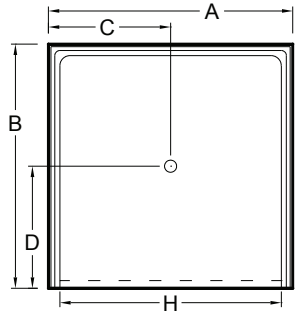

Always check the website for the most updated specifications: www.americh.com

Model No.	Outside Dimension							Centerline Dimenions				
	A	B	C	D	E	F	G	H	I	J	K	L
Single Threshold												
A3232ST	32"	32"	16"	16"				31"				
A3434ST	34"	34"	17"	17"				33"				
A3442ST	34"	42"	17"	21"				33"				
A3636ST	36"	36"	18"	18"				35½"				
A3838ST	38"	38"	19"	19"				37"				
A4234ST	42"	34"	21"	17"				41"				
A4236ST	42"	36"	21"	18"				41"				
A4242ST	42"	42"	21"	21"				41"				
A4832ST	48"	32"	24"	16"				47"				
A4834ST	48"	34"	24"	17"				47"				
A4836ST	48"	36"	24"	18"				47"				
A4848ST	48"	48"	24"	24"				47"				
A5434ST	54"	34"	27"	17"				53"				
A6032ST	60"	32"	30"	16"				59"				
A6034ST	60"	34"	30"	17"				59"				

Double Threshold												
A3636DT	36"	36"	18"	18"				33¼"	33¼"			
A3838DT	38"	38"	19"	19"				35½"	35½"			
A4242DT	42"	42"	21"	21"				39"	39"			

Neo Angle												
A3636NEO	36"	36"	12"	12"	18"	18"	26"			17"	17"	23½"
A3838NEO	38"	38"	12"	12"	19"	19"	27"			17½"	17½"	25"
A4242NEO	42"	42"	12"	12"	21"	21"	29"			19¾"	19¾"	27¾"
A4848NEO	48"	48"	12"	12"	27"	27"	29"			26½"	26½"	27½"

Always check the website for the most updated specifications: www.americh.com

Model No.	Outside Dimension							Centerline Dimensions					
	A	B	C	D	E	F	G	H	I	J	K	L	
Barrier Free (ADA)													
A3636BF	36"	36"	18"	18"				31½"					
A4836BF	48"	36"	24"	18"				43½"					
A4848BF	48"	48"	24"	24"				43½"					
A6032BF	60"	32"	30"	16"				55"					
A6636BF	66"	36"	33"	18"				59"					

Single Threshold with Seat

Single Threshold with Seat													
A4836STS-RH	48"	36"	24"	18"				47½"					
A4836STS-LH	48"	36"	24"	18"				47½"					
A6036STS-RH	60"	36"	30"	18"				59½"					
A6036STS-LH	60"	36"	30"	18"				59½"					