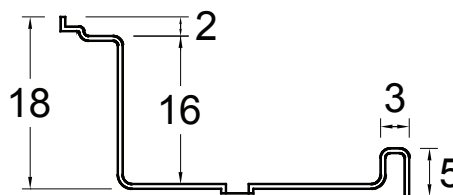

Double Threshold												
A3636DT	36"	36"	18"	18"				33¼"	33¼"			
A3838DT	38"	38"	19"	19"				35½"	35½"			
A4242DT	42"	42"	21"	21"				39"	39"			

Neo Angle												
A3636NEO	36"	36"	12"	12"	18"	18"	26"			17"	17"	23½"
A3838NEO	38"	38"	12"	12"	19"	19"	27"			17½"	17½"	25"
A4242NEO	42"	42"	12"	12"	21"	21"	29"			19¾"	19¾"	27¾"
A4848NEO	48"	48"	12"	12"	27"	27"	29"			26½"	26½"	27½"

Always check the website for the most updated specifications: www.americh.com

Model No.	Outside Dimension							Centerline Dimensions					
	A	B	C	D	E	F	G	H	I	J	K	L	
Barrier Free (ADA)													
A3636BF	36"	36"	18"	18"				31½"					
A4836BF	48"	36"	24"	18"				43½"					
A4848BF	48"	48"	24"	24"				43½"					
A6032BF	60"	32"	30"	16"				55"					
A6636BF	66"	36"	33"	18"				59"					

Single Threshold with Seat

Single Threshold with Seat													
A4836STS-RH	48"	36"	24"	18"				47½"					
A4836STS-LH	48"	36"	24"	18"				47½"					
A6036STS-RH	60"	36"	30"	18"				59½"					
A6036STS-LH	60"	36"	30"	18"				59½"					

End Drain

End Drain													
A6032EDL	60"	32"	8"	16"				59¼"					
A6032EDR	60"	32"	8"	16"				59¼"					

Single Threshold, Double Threshold, Neo Angle, End Drain

Single Threshold with Seat

Barrier Free