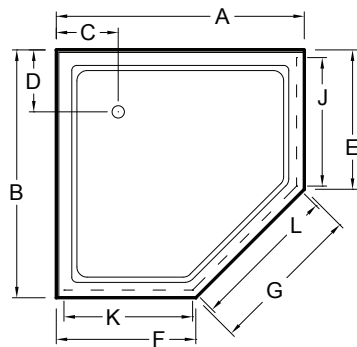

Always check the website for the most updated specifications: www.americh.com

Model No.	Outside Dimension							Centerline Dimenions				
	A	B	C	D	E	F	G	H	I	J	K	L
Single Threshold												
A3232ST	32"	32"	16"	16"				31"				
A3434ST	34"	34"	17"	17"				33"				
A3442ST	34"	42"	17"	21"				33"				
A3636ST	36"	36"	18"	18"				35½"				
A3838ST	38"	38"	19"	19"				37"				
A4234ST	42"	34"	21"	17"				41"				
A4236ST	42"	36"	21"	18"				41"				
A4242ST	42"	42"	21"	21"				41"				
A4832ST	48"	32"	24"	16"				47"				
A4834ST	48"	34"	24"	17"				47"				
A4836ST	48"	36"	24"	18"				47"				
A4848ST	48"	48"	24"	24"				47"				
A5434ST	54"	34"	27"	17"				53"				
A6032ST	60"	32"	30"	16"				59"				
A6034ST	60"	34"	30"	17"				59"				

Double Threshold												
A3636DT	36"	36"	18"	18"				33¼"	33¼"			
A3838DT	38"	38"	19"	19"				35½"	35½"			
A4242DT	42"	42"	21"	21"				39"	39"			

Neo Angle												
A3636NEO	36"	36"	12"	12"	18"	18"	26"			17"	17"	23½"
A3838NEO	38"	38"	12"	12"	19"	19"	27"			17½"	17½"	25"
A4242NEO	42"	42"	12"	12"	21"	21"	29"			19¾"	19¾"	27¾"
A4848NEO	48"	48"	12"	12"	27"	27"	29"			26½"	26½"	27½"

Always check the website for the most updated specifications: www.americh.com

Model No.	Outside Dimension							Centerline Dimensions					
	A	B	C	D	E	F	G	H	I	J	K	L	
Barrier Free (ADA)													
A3636BF	36"	36"	18"	18"				31½"					
A4836BF	48"	36"	24"	18"				43½"					
A4848BF	48"	48"	24"	24"				43½"					
A6032BF	60"	32"	30"	16"				55"					
A6636BF	66"	36"	33"	18"				59"					

Single Threshold with Seat

Single Threshold with Seat													
A4836STS-RH	48"	36"	24"	18"				47½"					
A4836STS-LH	48"	36"	24"	18"				47½"					
A6036STS-RH	60"	36"	30"	18"				59½"					
A6036STS-LH	60"	36"	30"	18"				59½"					