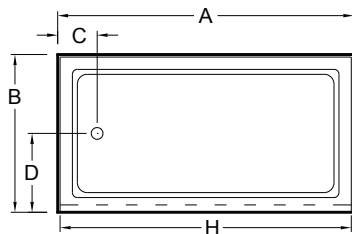

End Drain

End Drain													
A6032EDL	60"	32"	8"	16"				59¼"					
A6032EDR	60"	32"	8"	16"				59¼"