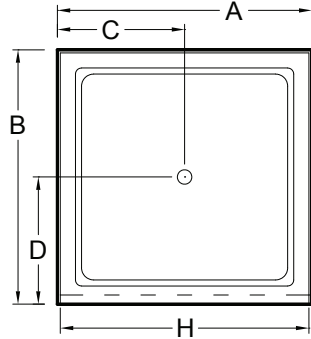

Always check the website for the most updated specifications: www.americh.com

Model No.	Outside Dimension							Centerline Dimenions				
	A	B	C	D	E	F	G	H	I	J	K	L
Single Threshold												
A3232ST	32"	32"	16"	16"				31"				
A3434ST	34"	34"	17"	17"				33"				
A3442ST	34"	42"	17"	21"				33"				
A3636ST	36"	36"	18"	18"				35½"				
A3838ST	38"	38"	19"	19"				37"				
A4234ST	42"	34"	21"	17"				41"				
A4236ST	42"	36"	21"	18"				41"				
A4242ST	42"	42"	21"	21"				41"				
A4832ST	48"	32"	24"	16"				47"				
A4834ST	48"	34"	24"	17"				47"				
A4836ST	48"	36"	24"	18"				47"				
A4848ST	48"	48"	24"	24"				47"				
A5434ST	54"	34"	27"	17"				53"				
A6032ST	60"	32"	30"	16"				59"				
A6034ST	60"	34"	30"	17"				59"				

Double Threshold												
A3636DT	36"	36"	18"	18"				33¼"	33¼"			
A3838DT	38"	38"	19"	19"				35½"	35½"			
A4242DT	42"	42"	21"	21"				39"	39"			

Neo Angle												
A3636NEO	36"	36"	12"	12"	18"	18"	26"			17"	17"	23½"
A3838NEO	38"	38"	12"	12"	19"	19"	27"			17½"	17½"	25"
A4242NEO	42"	42"	12"	12"	21"	21"	29"			19¾"	19¾"	27¾"
A4848NEO	48"	48"	12"	12"	27"	27"	29"			26½"	26½"	27½"

Always check the website for the most updated specifications: www.americh.com

Model No.	Outside Dimension							Centerline Dimensions					
	A	B	C	D	E	F	G	H	I	J	K	L	
Barrier Free (ADA)													
A3636BF	36"	36"	18"	18"				31½"					
A4836BF	48"	36"	24"	18"				43½"					
A4848BF	48"	48"	24"	24"				43½"					
A6032BF	60"	32"	30"	16"				55"					
A6636BF	66"	36"	33"	18"				59"					

Single Threshold with Seat

Single Threshold with Seat													
A4836STS-RH	48"	36"	24"	18"				47½"					
A4836STS-LH	48"	36"	24"	18"				47½"					
A6036STS-RH	60"	36"	30"	18"				59½"					
A6036STS-LH	60"	36"	30"	18"				59½"					