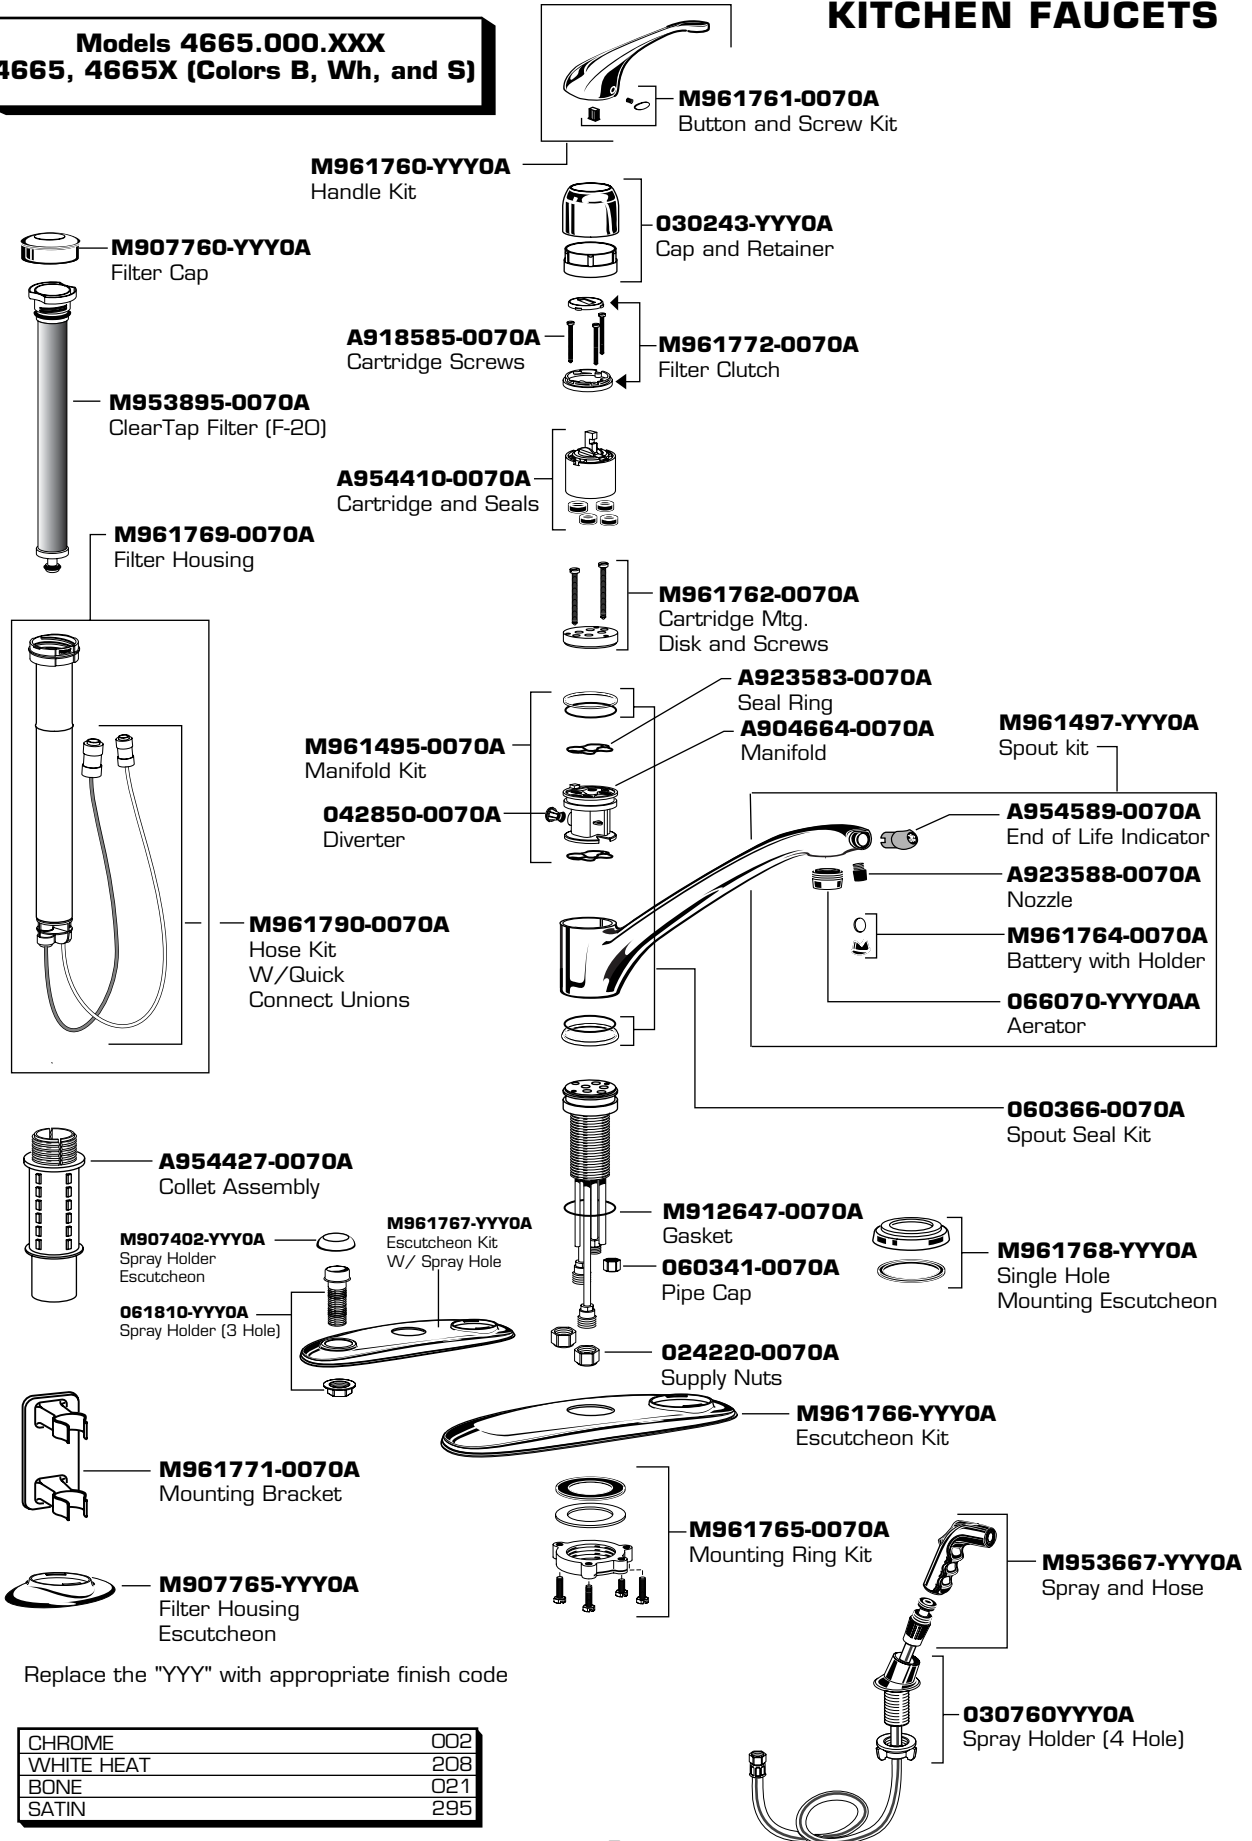

REPAIR PARTS BREAKDOWN MODEL NUMBERS

ClearTap™ KITCHEN FAUCETS

**Models 4665.000.XXX
4665, 4665X (Colors B, Wh, and S)**

Replace the "YYY" with appropriate finish code

CHROME	002
WHITE HEAT	208
BONE	021
SATIN	295