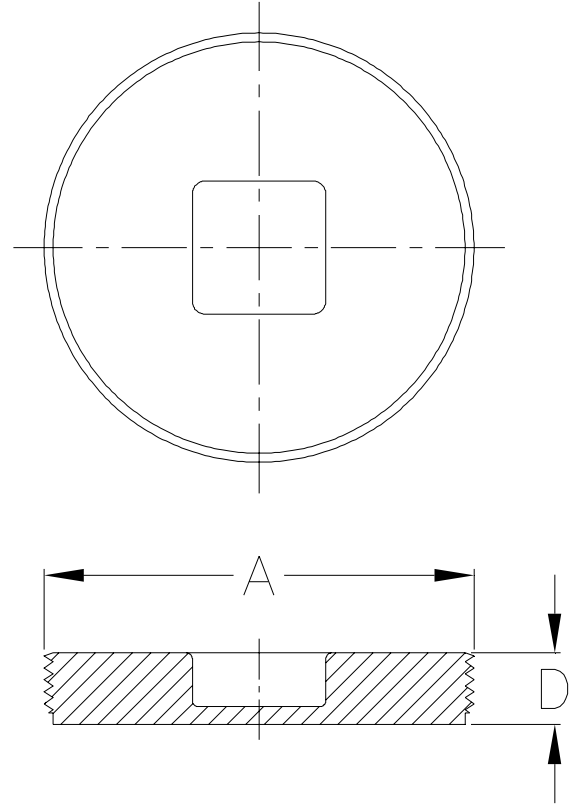

Dimensional Data (inches and [ mm ]) are Subject to Manufacturing Tolerances and Change Without Notice

Product	'A' Connections	D
	ABS	
___ CO2490-A15	1 1/2 [38] IP ABS Plug	9/16 [14]
___ CO2490-AB2	2 [51] IP ABS Plug	1/2 [13]
___ CO2490-A25	2 1/2 [63] IP ABS Plug	1/2 [13]
___ CO2490-AB3	3 [76] IP ABS Plug	3/4 [19]
___ CO2490-A35	3 1/2 [89] IP ABS Plug	3/4 [19]
___ CO2490-AB4	4 [102] IP ABS Plug	3/4 [19]
	PVC	
___ CO2490-P15	1 1/2 [38] IP PV Plug	9/16 [14]
___ CO2490-PV2	2 [51] IP PV Plug	1/2 [13]
___ CO2490-P25	2 1/2 [63] IP PV Plug	1/2 [13]
___ CO2490-PV3	3 [76] IP PV Plug	3/4 [19]
___ CO2490-P35	3 1/2 [89] IP PV Plug	3/4 [19]
___ CO2490-PV4	4 [102] IP PV Plug	3/4 [19]

**Engineering Specification:** ZURN CO2490 Countersunk Cleanout Plug, ABS or PVC taper thread, countersunk cleanout plug.