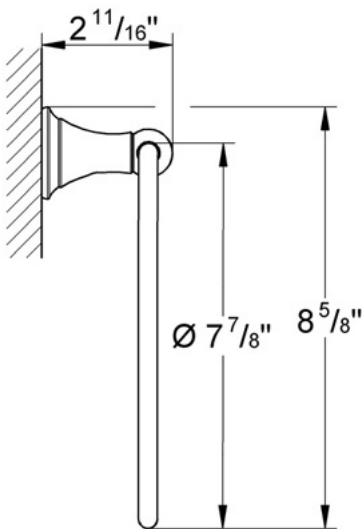

40 158 Towel Ring

Description

8" towel ring

Flow Rate

N/A

Finish Options

- 40 158 OOO Starlight® Chrome
- 40 158 ROO Infinity Polished Brass
- 40 158 AVO Infinity Satin Nickel
- 40 158 RRO Velour Chrome
- 40 158 BEO Sterling Infinity Finish
- 40 158 ENO Infinity Brushed Nickel
- 40 158 ZBO Oil Rubbed Bronze