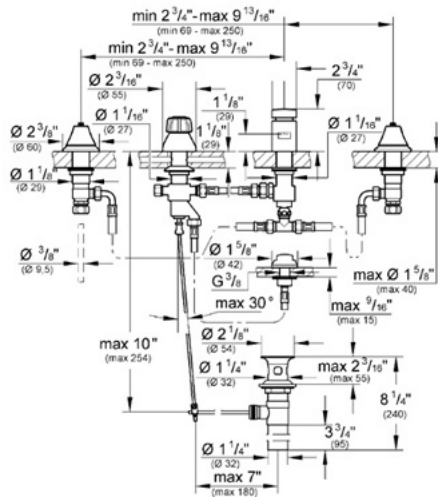

24 020 Bidet, wideset

Description

Vertical spray and rim flush
 Vacuum breaker
 Combination transfer valve/pop-up lift rod
 GROHE SilkMove® ceramic cartridges

Sold less handles. Shown with both Seabury cross handles (18 731) and Seabury lever handles (18 732).

Notes:

To be installed in accordance with local plumbing codes.

Check installation compatibility with bidet fixture.

Flow Rate

NA

Code Compliance

ASME/ANSI A112.18.1M
 ADA Compliant

Finish Options