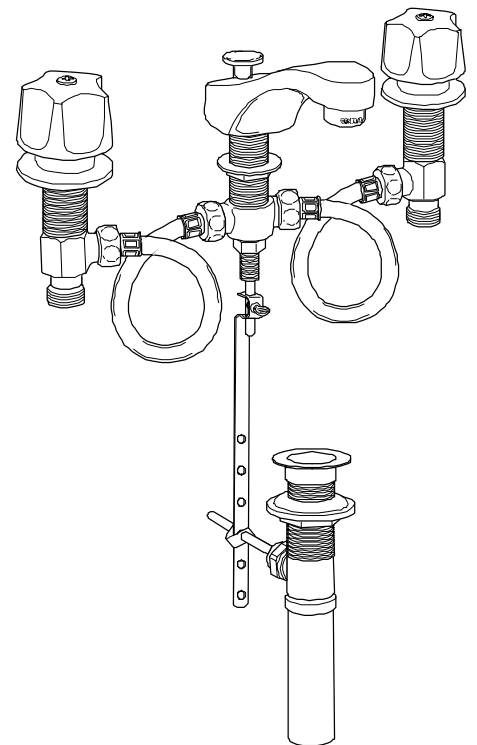

Central Brass®

The Easy Choice

2950 East 55th St. Cleveland, Ohio 44127
 Phone: (216) 883-0220 Fax: (216) 883-0875
 www.CentralBrass.com

MODEL NOS.
1125-DA 81125-DA
WIDESPREAD SINK FAUCET

Installation Drawing

1125-DA (Compression) **81125-DA** (Ceramic)

The widespread sink faucet is made with individual cast brass valves connected by nylon reinforced tubing. The center distance of the faucet can be adjusted from 6 to 24 inches. The spout is cast brass and has a polished copper, nickel and chrome plated finish. The stems are all brass, with a double O-Ring seal and rubber seat washer (for compression stems) or ceramic sealing discs (for ceramic units). The O-Rings and seals are rubber. The round canopy handles and the escutcheons are zinc die cast with a chrome plated finish. The spout is equipped with a water saving aerator that limits the flow rate. The pop-up drain is brass with a chrome plated finish. The stopper and guide assembly can be easily removed for cleaning.

81125-DA **Ceramic Stem Parts** **replaces compression stem** **K-453-C** **K-453-H**

#	Part#	Description
1	1028-Y	Nylon Gasket
2	184-A	Celcon Retainer
3	183-A	Rubber Seal
4	182	Ceramic Disc – Lower
5	181	Ceramic Disc – Upper
6	352-S	Brass Stem
7	180	Celcon Washer
8	1038-E14	O-Ring
9	352-B	Brass Bonnet
10	352-SS	Brass Stop
11	352-CR	Crescent Ring
26	SU-352-L	Left Thread Stem Assembly (for cold side)
26	SU-352-R	Right Thread Stem Assembly (for hot side)