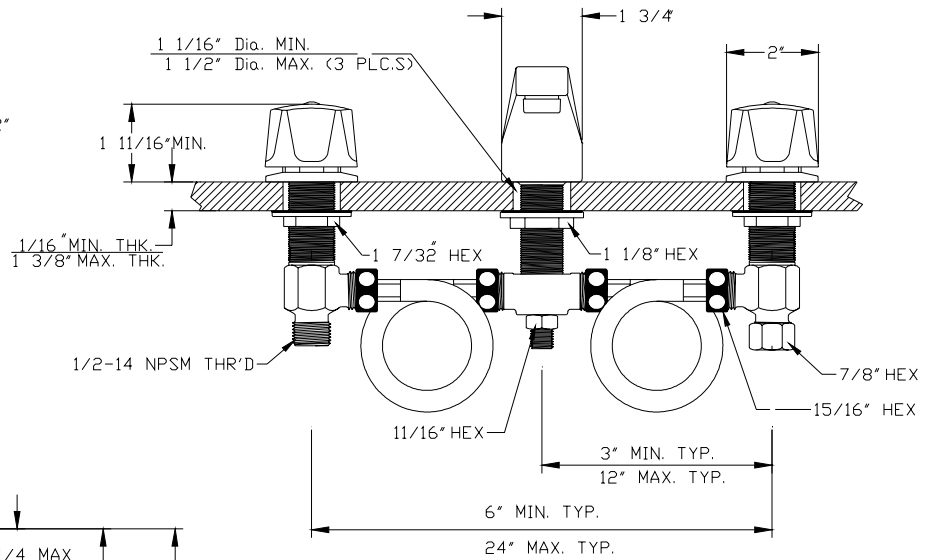

Central Brass®

The Easy Choice

2950 East 55th St. Cleveland, Ohio 44127
Phone: (216) 883-0220 Fax: (216) 883-0875
www.CentralBrass.com

MODEL NOS.
1125-DA 81125-DA
WIDESPREAD SINK FAUCET