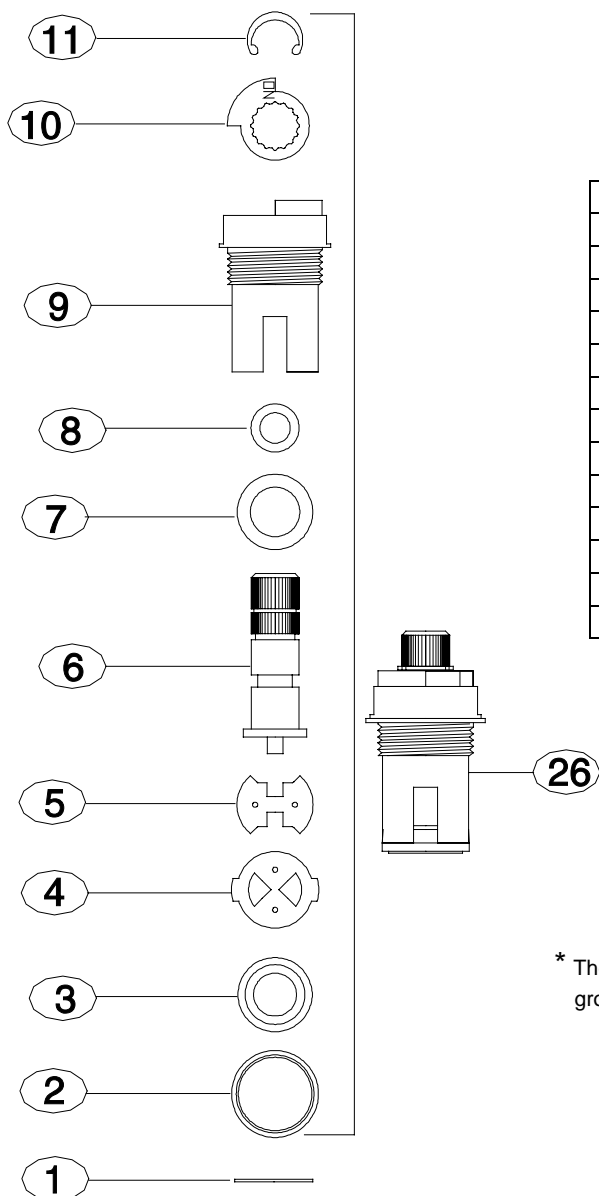

Central Brass®

The Easy Choice

2950 East 55th St. Cleveland, Ohio 44127
Phone: (216) 883-0220 Fax: (216) 883-0875
www.CentralBrass.com

MODEL NOS.
1125-DA 81125-DA
WIDESPREAD SINK FAUCET

Parts Breakdown

#	Part#	Description
1	4015-BAR	Brass Coupling Nut
2	2970-S	Brass Corner Valve Body
3	53-AS	Locknut
4	491-U	Fiber Gasket
5	PF-263-D	Brass Seat
6	1028-Y	Nylon Gasket
7	104	Brass Seat Washer Screw
8	901-WN	Seat Washer
9	453-FR	Brass Right Thread O-Ring Stem
10	1038-453	O-Ring
11	453-EWH	Brass Right Thread O-Ring Bonnet
12	524-B	Escutcheon
13	398-C	Handle Indexed "C"
13	398-H	Handle Indexed "H"
14	107-H	Brass Phillips Head Screw
15	168-B	Brass Hex Nut
16	28-A	Brass Washer
17	954-AN	Slip Joint Washer
18	312-10N	Flexible Hose Connector
19	2003	Brass Center Tee
20	427-WS	Rubber Gasket
21	53-CZ	Locknut
22	52-S	Steel Washer
23	PF-725-GH	Brass Spout Tube
24	2090-CP	Cast Brass Spout
25	30-L	Male Aerator
26	SU-453-ER	Right Thread O-Ring Stem Assembly (for hot side lever handles and both sides round handles)
26	SU-453-EL	Left Thread O-Ring Stem Assembly (for cold side lever handles only)
27	SU-195-BJ1180	Brass Pull Rod
28	113-PTS	Steel Screw
29	PF-195	Steel Bracket
30	195-CT	Stainless Steel Clip
31	SU-195-SAT	Chrome Plated Lever Rod
32	192-NBB	Brass Nut
33	409-PT	Celcon Packing
34	707-T	Brass Tailpiece – 17 Gauge
35	2148-T1109	Brass Pop-Up Tee Body
36	2058-ST1109	Zinc Locknut
37	51-D1109	Steel Washer
38	994-1109	Rubber Washer
39	2056-SPT1109	Brass Flange
40	SU-2113-TT	Stopper & Guide

81125-DA **Ceramic Stem Parts** **replaces compression stem** **K-453-C** **K-453-H**

#	Part#	Description
1	1028-Y	Nylon Gasket
2	184-A	Celcon Retainer
3	183-A	Rubber Seal
4	182	Ceramic Disc – Lower
5	181	Ceramic Disc – Upper
6	352-S	Brass Stem
7	180	Celcon Washer
8	1038-E14	O-Ring
9	352-B	Brass Bonnet
10	352-SS	Brass Stop
11	352-CR	Crescent Ring
26	SU-352-L	Left Thread Stem Assembly (for cold side)
26	SU-352-R	Right Thread Stem Assembly (for hot side)