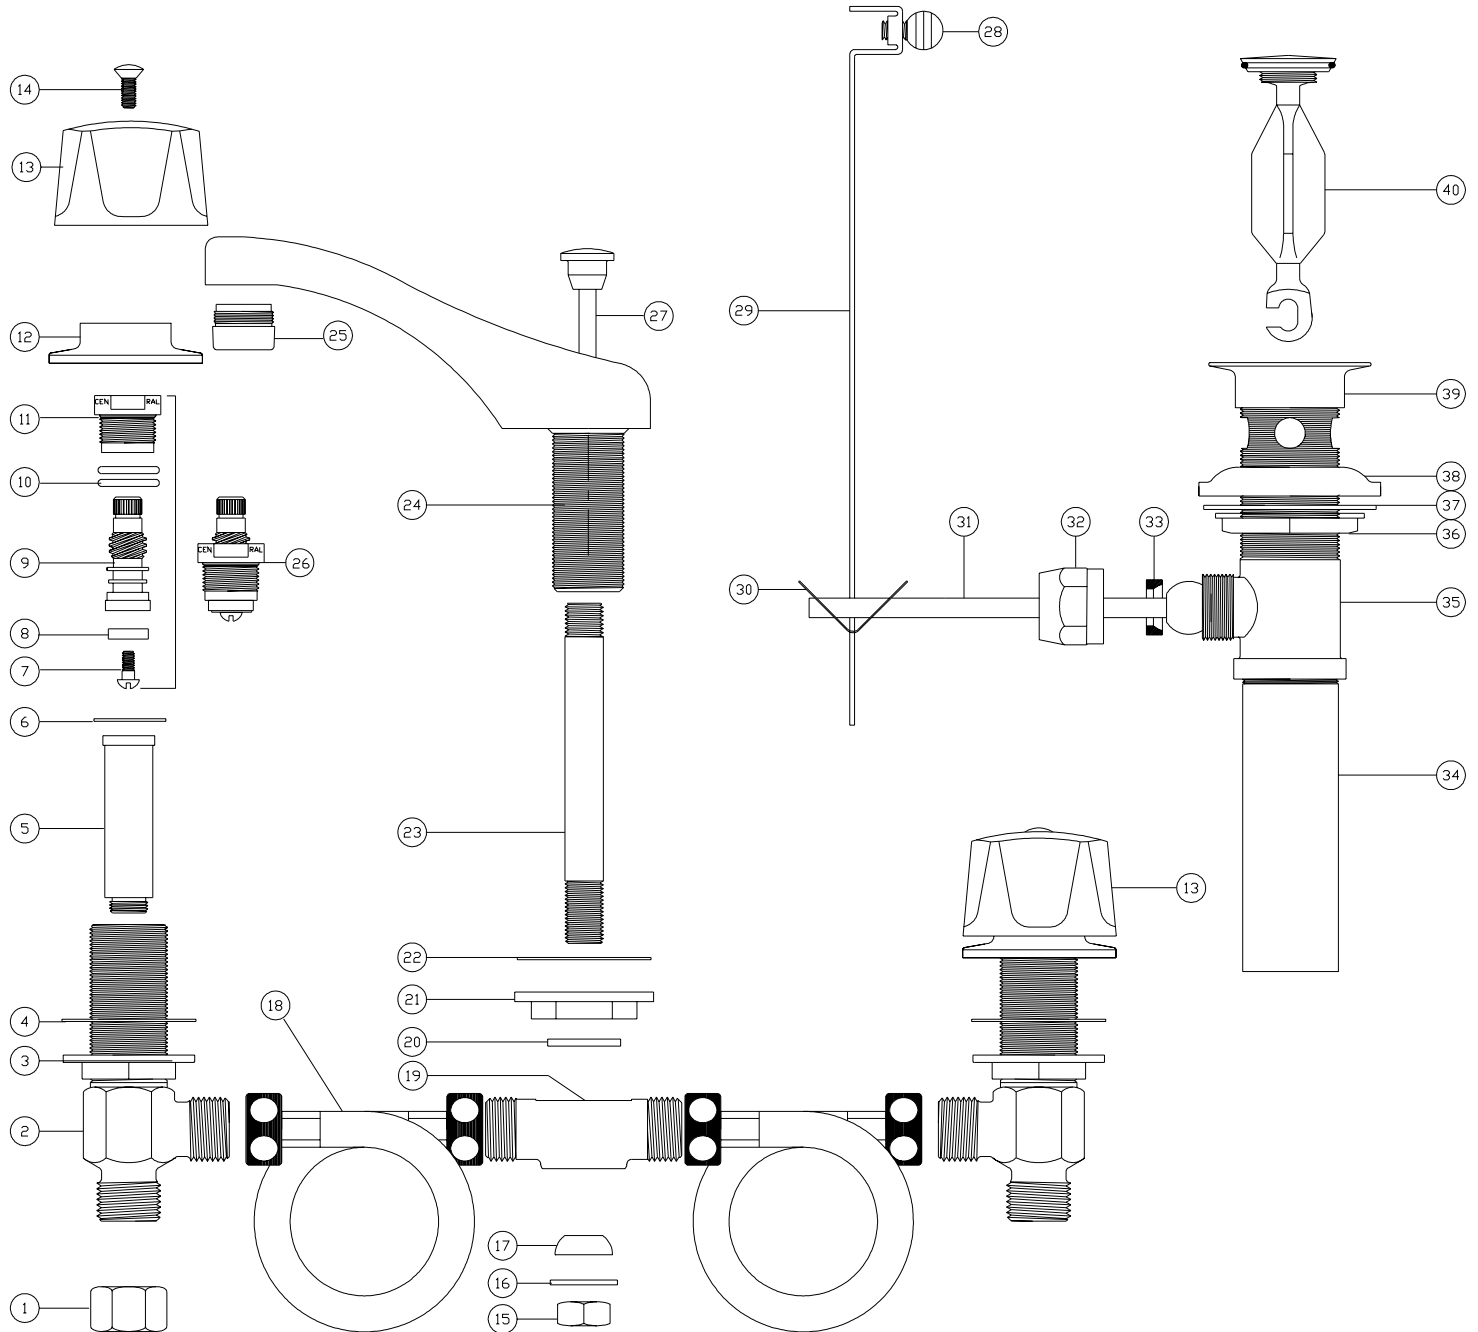

Central Brass®

The Easy Choice

2950 East 55th St. Cleveland, Ohio 44127
Phone: (216) 883-0220 Fax: (216) 883-0875
www.CentralBrass.com

MODEL NOS.
1125-DA 81125-DA
WIDESPREAD SINK FAUCET

Parts Breakdown

The parts listed in the parts breakdown above may not be offered separately as replacement parts. Please review the Replacement Parts page for the authorized replacement parts that are available for this item.