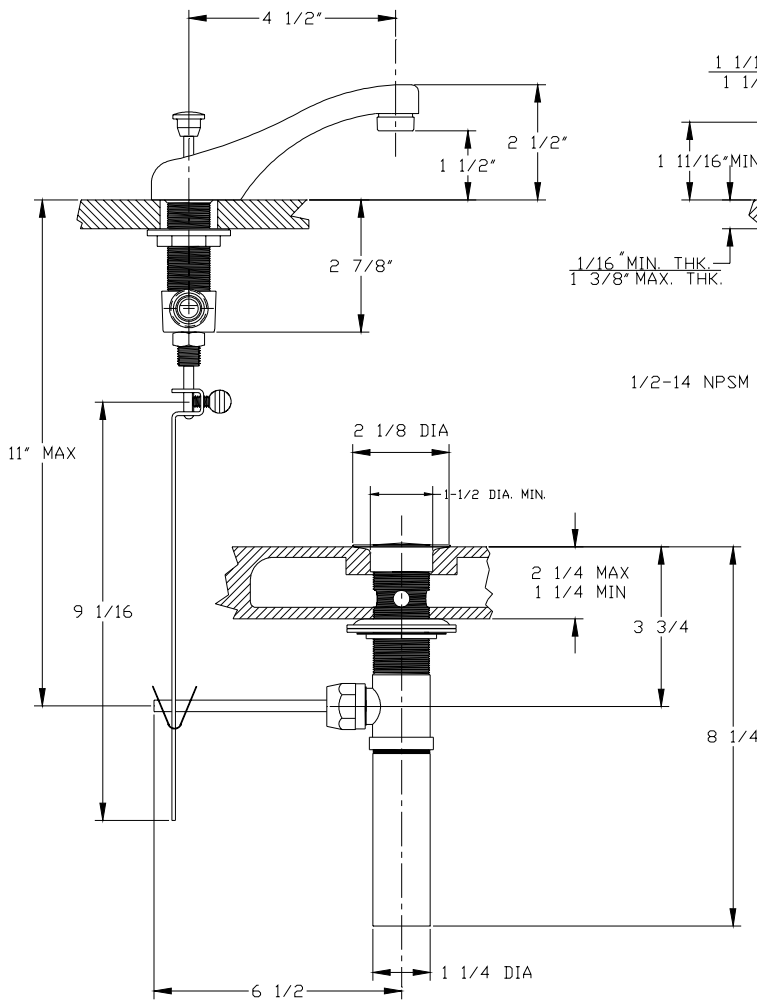

Central Brass®

The Easy Choice

2950 East 55th St. Cleveland, Ohio 44127
Phone: (216) 883-0220 Fax: (216) 883-0875
www.CentralBrass.com

MODEL NOS.
1125-DA 81125-DA
WIDESPREAD SINK FAUCET